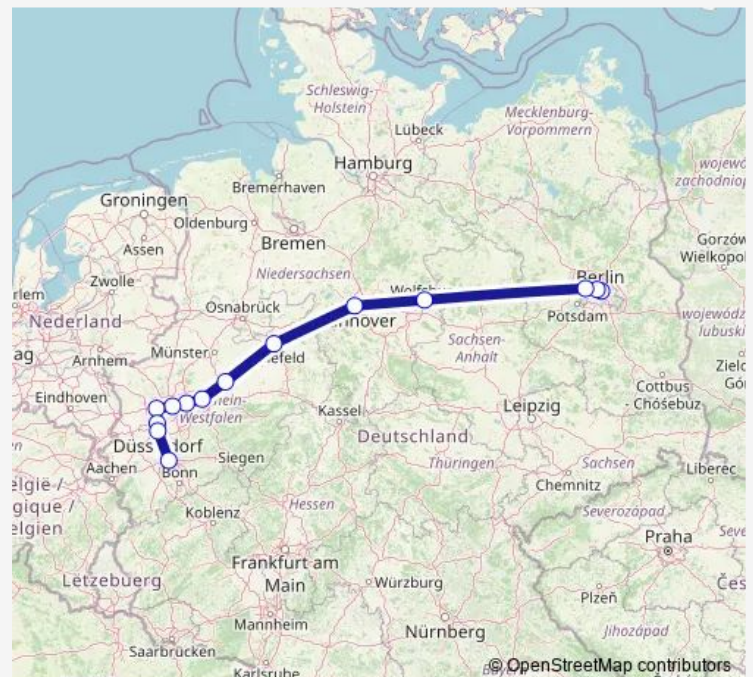

Berlin-Spandau

Wolfsburg Hbf

Hannover Hbf

Bielefeld Hbf

Hamm(Westf)

Dortmund Hbf

Bochum Hbf

Essen Hbf

Wednesday 19:20

Thursday 19:20

Friday 19:20

Saturday 19:20-19:38

Sunday 19:20-19:38

Route info

Direction: Berlin Ostbahnhof

Stops: 14

Trip Duration: 5 hour 10 min

ICE 842

BusMaps

Direction

undefined — undefined

0 stops

[Open route schedule](#)

Route schedule

13 stops

[Open route schedule](#)

Berlin Gesundbrunnen

Berlin Hbf (tief)

Braunschweig Hbf

Hannover Hbf

Bielefeld Hbf

Hamm(Westf)