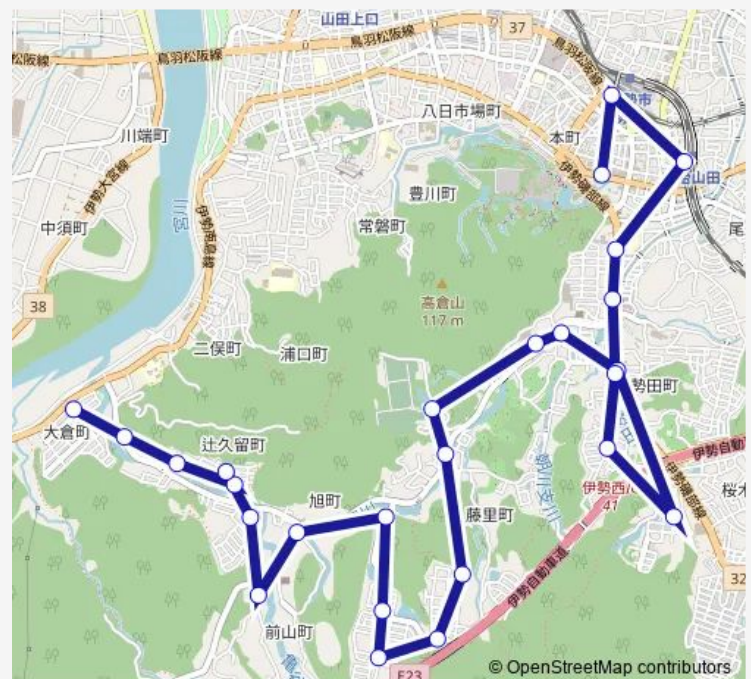

### Route schedule

大倉うぐいす台 — 伊勢市役所正面

Monday 06:48-17:00

Tuesday 06:48-17:00

Wednesday 06:48-17:00

Thursday 06:48-17:00

Friday 06:48-17:00

Saturday 06:48-17:00

### Route info

Direction: 大倉うぐいす台

Stops: 26

Trip Duration: 0 hour 58 min

おかげバス2辻久留・藤里線

庁舎前

明倫小学校前

宇治山田駅前

伊勢市駅前

伊勢市役所正面

## Route info

Direction: 宇治山田駅前

Stops: 26

Trip Duration: 0 hour 56 min

Bus time schedules and route maps are available in an offline PDF at [busmaps.com](https://busmaps.com). Use the [busmaps.com](https://busmaps.com) website to see live bus times, train schedule or subway schedule, and step-by-step directions for all public transit in Ise