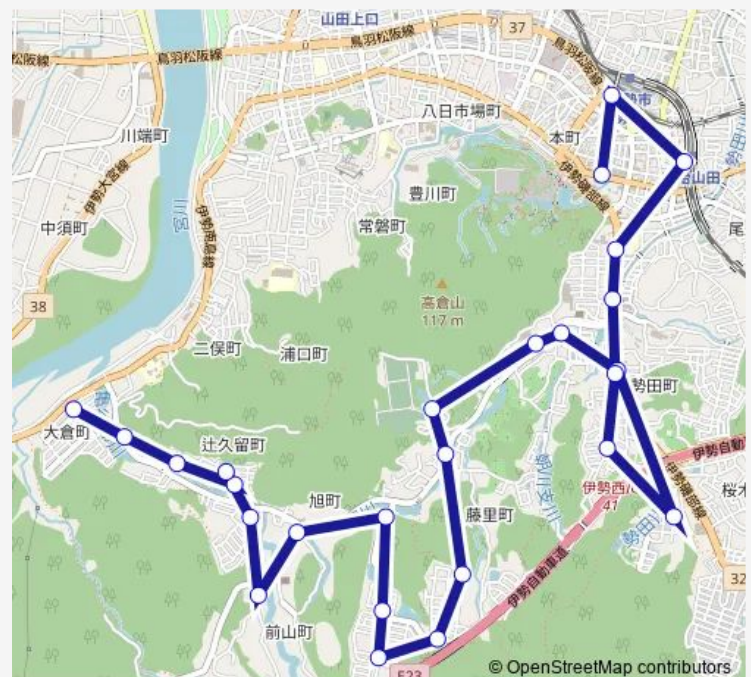

### Route schedule

大倉うぐいす台 — 伊勢市役所正面

Monday 06:48-17:00

Tuesday 06:48-17:00

Wednesday 06:48-17:00

Thursday 06:48-17:00

Friday 06:48-17:00

Saturday 06:48-17:00

### Route info

Direction: 大倉うぐいす台

Stops: 26

Trip Duration: 0 hour 58 min

■ おかげバス2辻久留・藤里線

庁舎前

明倫小学校前

宇治山田駅前

伊勢市駅前

伊勢市役所正面

## Route info

Direction: 宇治山田駅前

Stops: 26

Trip Duration: 0 hour 56 min

Bus time schedules and route maps are available in an offline PDF at [busmaps.com](https://busmaps.com). Use the [busmaps.com](https://busmaps.com) website to see live bus times, train schedule or subway schedule, and step-by-step directions for all public transit in Ise