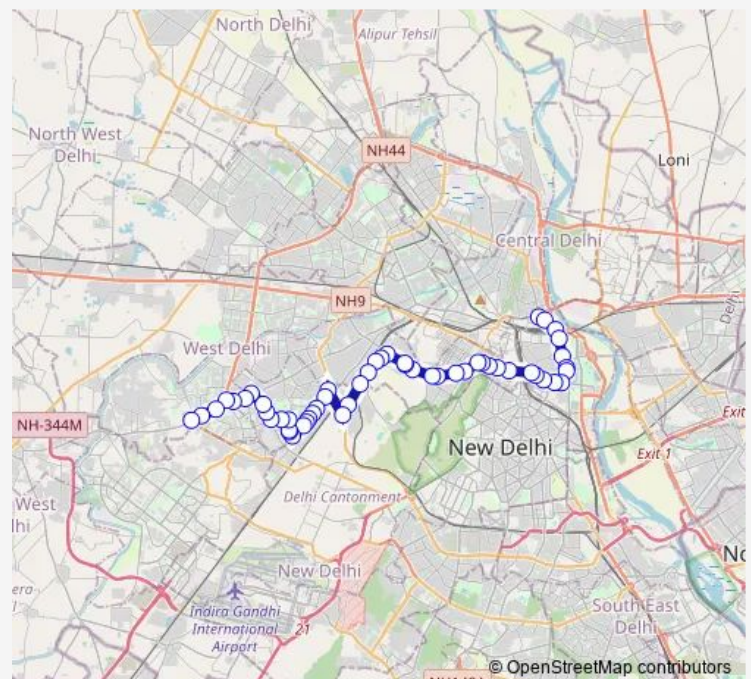

Rajender Place Metro Station

### Route schedule

Isbt Kashmere Gate Terminal — Uttam Nagar Terminal

Monday 16:20

Tuesday 16:20

Wednesday 16:20

Thursday 16:20

Friday 16:20

Saturday 16:20

### Route info

Direction: Isbt Kashmere Gate Terminal

Stops: 53

Trip Duration: 1 hour 42 min

■ 838up

South Patel Nagar (Metro Station)

West Patel Nagar

West Patel Nagar