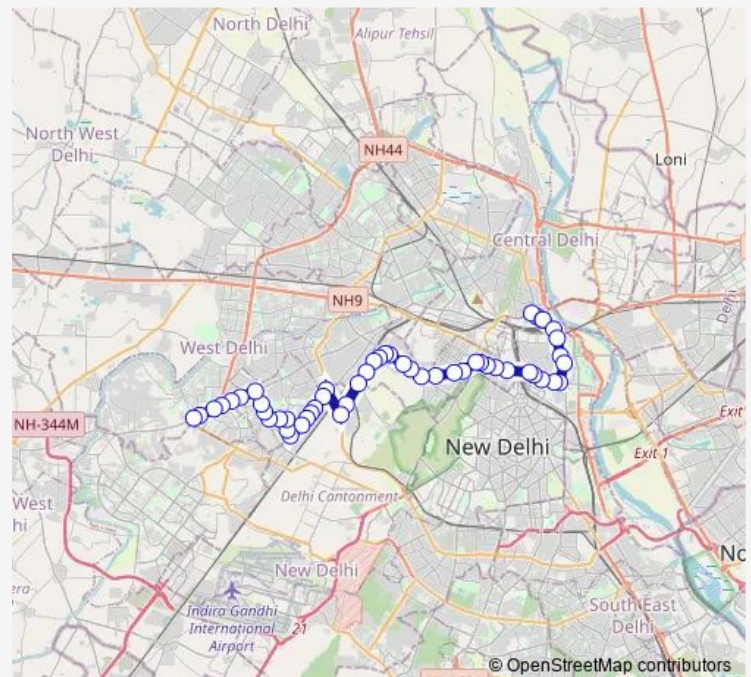

### Route schedule

Isbt Kashmere Gate Terminal — Uttam Nagar Terminal

Monday 07:36-21:48

Tuesday 07:36-21:48

Wednesday 07:36-21:48

Thursday 07:36-21:48

Friday 07:36-21:48

Saturday 07:36-21:48

Sunday 07:36-21:48

### Route info

Direction: Isbt Kashmere Gate Terminal

Stops: 52

Trip Duration: 1 hour 44 min

■ 838up

BusMaps

East Patel Nagar

South Patel Nagar (Metro Station)