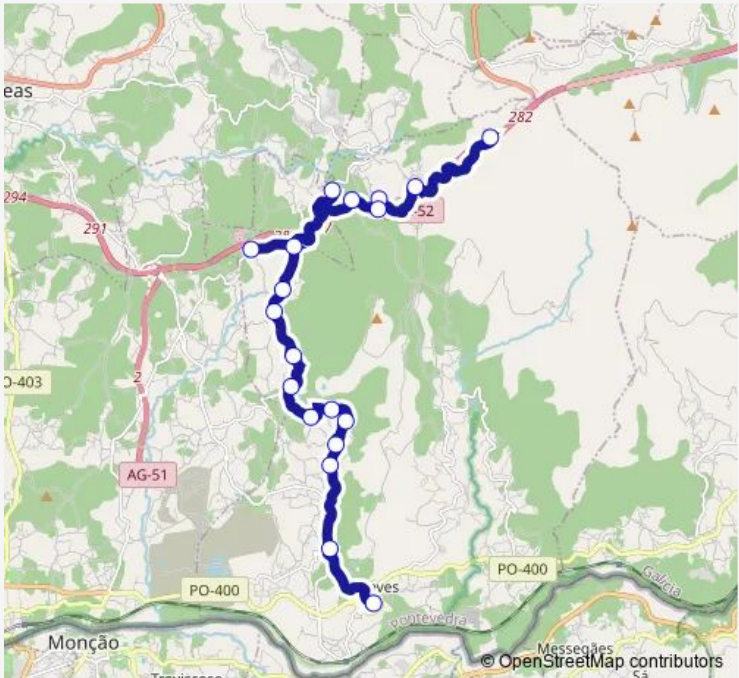

Bus Xg888035 Ceip Marquesa do Pazo da Merc?-Lentille

[Go to website](#)

**Direction**  
 Lentille — Ceip Marquesa do Pazo da  
 19 stops  
[Open route schedule](#)

- Lentille
- Batallans Torreiro
- S.Pedro de Abaixo
- S.Pedro Cividans
- S.Pedro de Arriba
- S.pedro Igrexa
- Taboexa Chandandeira
- Carrasqueira
- Taboexa Regueiro
- Taboexa Rata
- Taboexa Miraxendo
- Taboexa Cruce-moreira
- Rubios Lomba
- Rubios Escabadas
- Rubios Casteliño
- Rubios Igrexa
- Rubios Couto
- IES Pazo da Mercé
- Ceip Marquesa do Pazo da

Route schedule  
 Lentille — Ceip Marquesa do Pazo da

Monday	08:10
Tuesday	08:10
Wednesday	08:10
Thursday	08:10
Friday	08:10
Saturday	—
Sunday	—

Route info  
 Direction: Lentille  
 Stops: 19  
 Trip Duration: 0 hour 50 min

Xg888035 — Ceip Marquesa do Pazo da Merc?-Lentille **BusMaps**

Xg888035 Bus time schedules and route maps are available in an offline PDF at [busmaps.com](https://busmaps.com). Use the [busmaps.com](https://busmaps.com) website to see live bus times, train schedule or subway schedule, and step-by-step directions for all public transit in Arbo

The schedule is provided in the local timezone. Times with "(+1)" indicate departures on the next day.

PDF file created on 2025-02-26

2024 BusMaps.com - All Rights Reserved