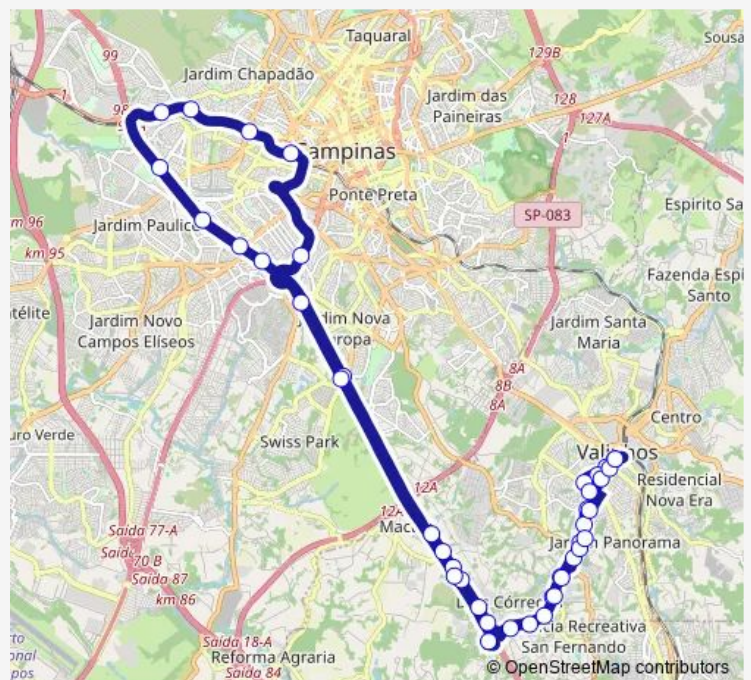

Route schedule

Valinhos - SP - Jardim Ribeiro Valinhos - SP 13276-030 Brasil — Rodoviaria e Terminal Urbano - Jardim Ribeiro Valinhos - SP 13276-030 Brasil

Monday 06:15-17:15

Tuesday 06:15-17:15

Wednesday 06:15-17:15

Thursday 06:15-17:15

Friday 06:15-17:15

Saturday —

Sunday —

Route info

Direction: Valinhos - SP - Jardim Ribeiro Valinhos - SP 13276-030 Brasil

Stops: 42

Trip Duration: 1 hour 35 min