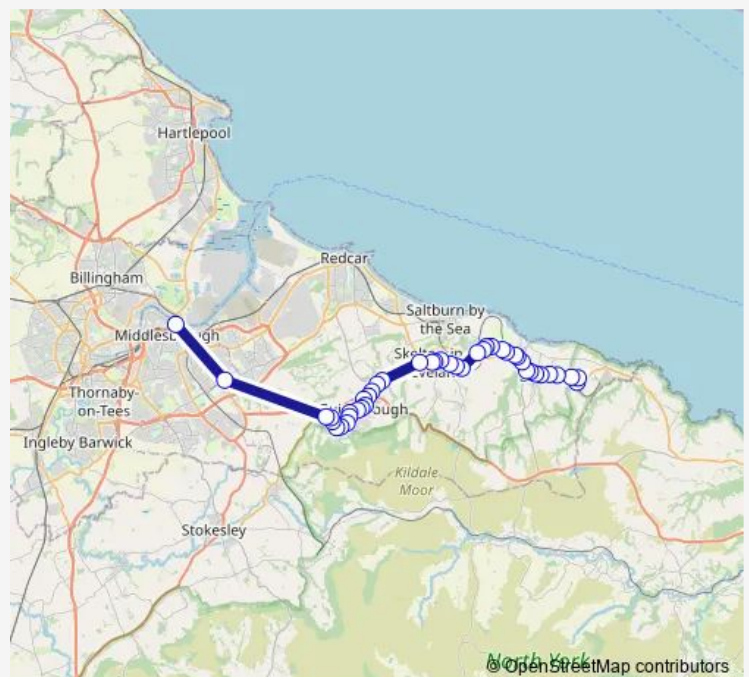

The Bulls Head

Layland Road

Charlotte Street

Route schedule

Ryelands Park — Middlesbrough College Clock Tower Entrance

Monday 07:21

Tuesday 07:21

Wednesday 07:21

Thursday 07:21

Friday 07:21

Saturday —

Sunday —

Route info

Direction: Ryelands Park

Stops: 43

Trip Duration: 1 hour 9 min

The Laurence Jackson School

Police Station

Avenue Place

Market Place

The Ship

West End Avenue

Thames Avenue North End

Strona Walk

St Leonards Road South End

The Grove

Sorrell Grove

The Voyager

Falcon Way

Roundabout - Cargo Fleet Lane

Middlesbrough College Clock Tower Entrance

MC2 Bus time schedules and route maps are available in an offline PDF at busmaps.com. Use the busmaps.com website to see live bus times, train schedule or subway schedule, and step-by-step directions for all public transit in Guisborough