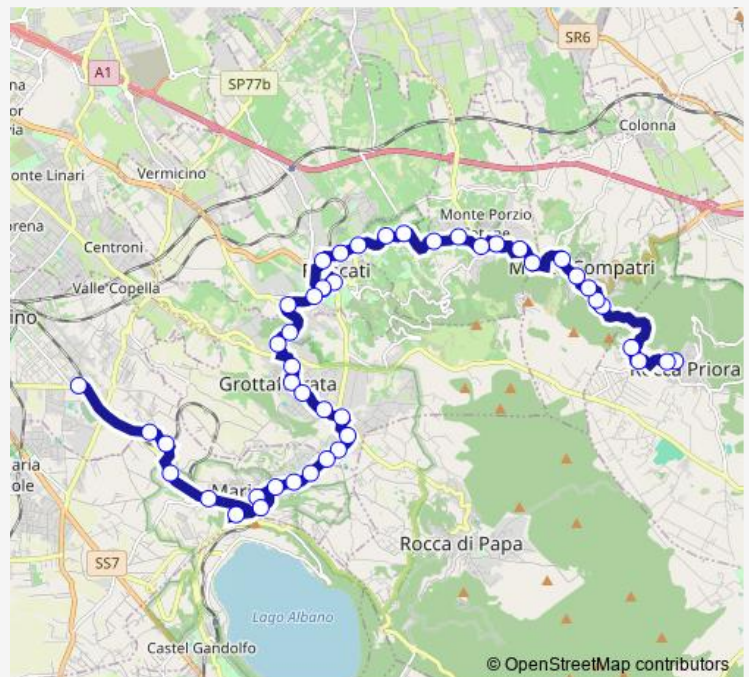

Monte Porzio | Barco Borghese # f12955

Monte Porzio | Via Frascati (Armetta) # f12956

Frascati | Ist. Professionale Pantaleoni # f12957

Route schedule

Rocca Priora | Via Olmi (Chiesa) # f12938 — Ciampino | Liceo Volterra # f12748

Monday	06:50
Tuesday	06:50
Wednesday	06:50
Thursday	06:50
Friday	06:50
Saturday	07:00
Sunday	—

Route info

Direction: Rocca Priora | Via Olmi (Chiesa) # f12938

Stops: 46

Trip Duration: 1 hour 1 min

Sg125a — Rocca Priora - Ciampino # Sg125a