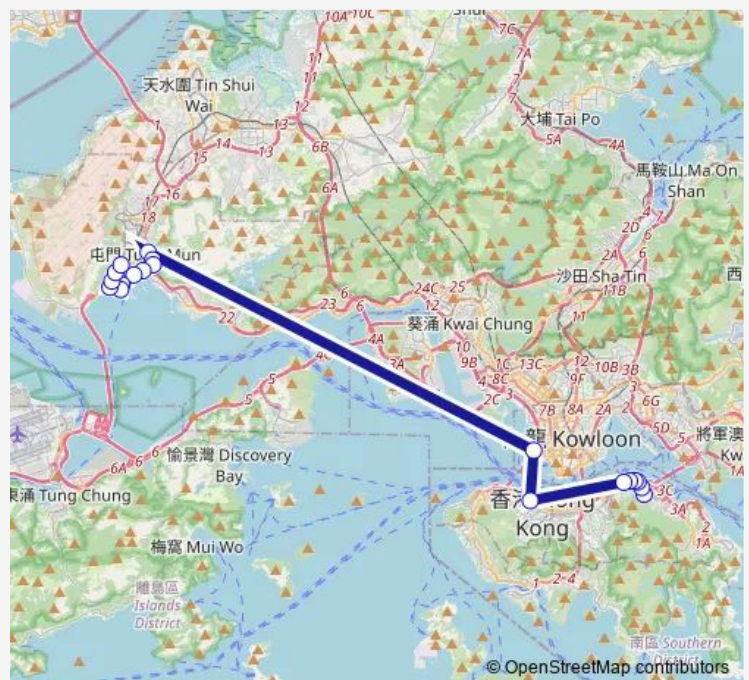

### Route schedule

[Ctb] Sunway Gardens, King'S Road[[Kmb] Quarry BAY (King'S Road) Terminus — [Ctb] Lung MUN Oasis[[Kmb] Lung MUN Oasis BUS Terminus

Monday	17:55-18:45
Tuesday	17:55-18:45
Wednesday	17:55-18:45
Thursday	17:55-18:45
Friday	17:55-18:45
Saturday	—
Sunday	—

### Route info

Direction: [Ctb] Sunway Gardens, King'S Road[[Kmb] Quarry BAY (King'S Road) Terminus

Stops: 19

Trip Duration: 1 hour 53 min

[Ctb] Handsome Court, Castle Peak Road[[Kmb] Handsome Court][Lrtfeeder] Handsome Court[[Lwb] Handsome Court