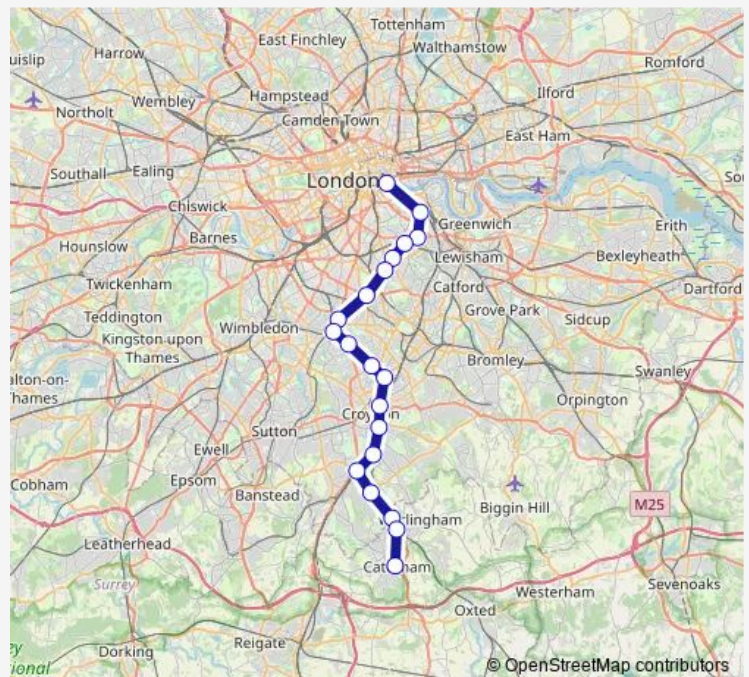

Saturday —

Sunday 07:35-22:05

Route info

Direction: London Bridge

Stops: 19

Trip Duration: 1 hour 8 min

■ Sn:Lbg->Cat — SN train service from LBG to Cat

Direction

London Bridge — Caterham

20 stops

[Open route schedule](#)

London Bridge

South Bermondsey

Queens Road Peckham

Peckham Rye

East Dulwich

Route info

Direction: London Bridge

Stops: 20

Trip Duration: 1 hour 4 min

Direction

London Bridge — Caterham

17 stops

[Open route schedule](#)