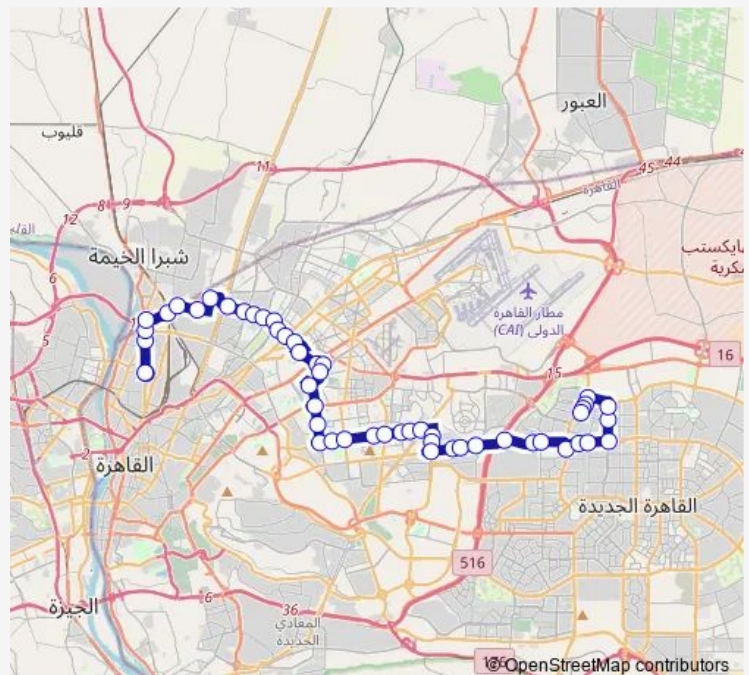

Al Kersh Cars - Heliopolis

Koleyet Al Banat Metro Station

Girls' College - Ain Shams University

Route schedule

Dawaran Shubra — 1st Settlement (Tagamoa Awwal)

Monday 06:30-15:00

Tuesday 06:30-15:00

Wednesday 06:30-15:00

Thursday 06:30-15:00

Friday 06:30-15:00

Saturday 06:30-15:00

Sunday 06:30-15:00

Route info

Direction: Dawaran Shubra

Stops: 51

Trip Duration: 2 hour 0 min

Doctors Tower - Nasr City

Al Manhal Private School

Pizza Hut - Mostafa Al Nahas

Kids Land - Mostafa Al Nahas

Al Moemen Mosque

Ragab Sons - Mahdy Arafa

Al Masah Hospital - Mahdy Arafa

10th District (Al Hay Al Asher) - Nasr City