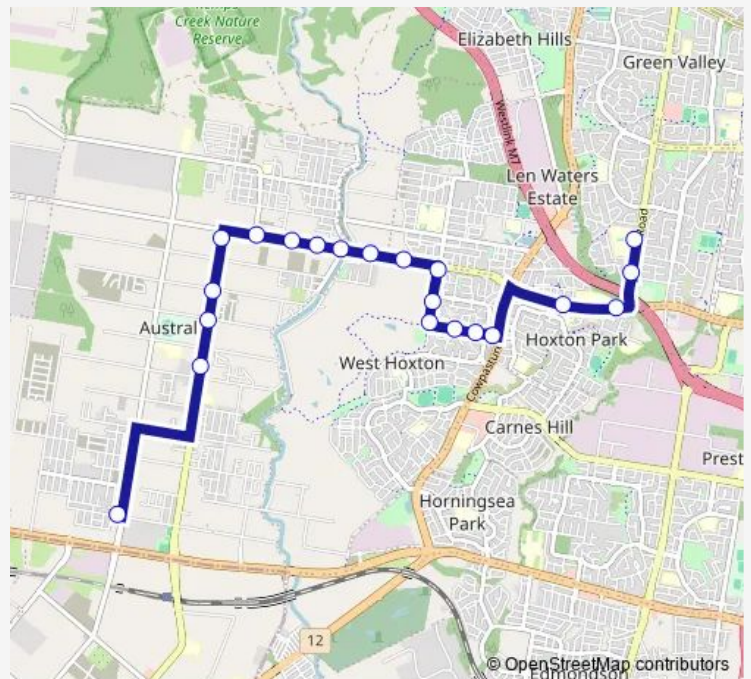

Mallow Av Before Cowpasture Rd

Hoxton Park Rd After Glen Innes Rd

Good Samaritan College, Hoxton Park Rd

Wilson Rd At Baldini Pl

Hoxton Park High School

Route schedule

Unity Grammar College, School Grounds, Fifth Av — Hoxton Park High School

Monday 08:08

Tuesday 08:08

Wednesday 08:08

Thursday 08:08

Friday —

Saturday —

Sunday —

Route info

Direction: Unity Grammar College, School Grounds, Fifth Av

Stops: 21

Trip Duration: 0 hour 36 min

1033 — Austral Shops to Hoxton Park Hs

1033 School Bus time schedules and route maps are available in an offline PDF at [busmaps.com](https://busmaps.com). Use the [busmaps.com](https://busmaps.com) website to see live bus times, train schedule or subway schedule, and step-by-step directions for all public transit in Liverpool