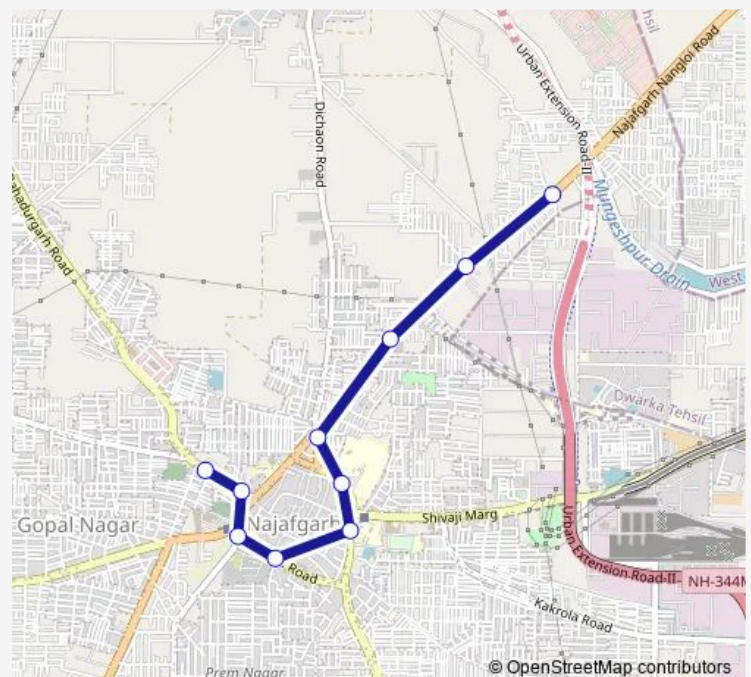

Udaseen Ashram

Dichau Chowk

Health Centre

Najafgarh Delhi Gate

Police Station Najafgarh

Najafgarh Dhansa More

Jharoda Crossing Jharoda Road

Najafgarh Terminal

Route schedule

Dichau Kalan Depot — Najafgarh Terminal

Monday 06:18-22:14

Tuesday 06:18-22:14

Wednesday 06:18-22:14

Thursday 06:18-22:14

Friday 06:18-22:14

Saturday 06:18-22:14

Sunday 06:18-22:14

Route info

Direction: Dichau Kalan Depot

Stops: 10

Trip Duration: 0 hour 14 min

578lstlup

BusMaps

578lstlup Bus time schedules and route maps are available in an offline PDF at busmaps.com. Use the busmaps.com website to see live bus times, train schedule or subway schedule, and step-by-step directions for all public transit in Najafgarh