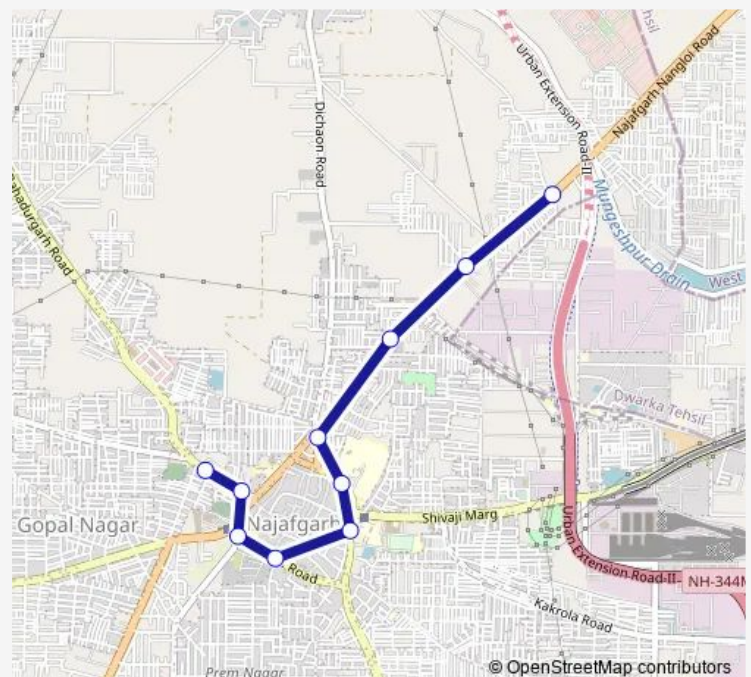

### Direction

Dichau Kalan Depot — Najafgarh Terminal

10 stops

[Open route schedule](#)

Dichau Kalan Depot

Nirmal Vihar

Udaseen Ashram

Dichau Chowk

### Route schedule

Dichau Kalan Depot — Najafgarh Terminal

Monday 06:18-22:14

Tuesday 06:18-22:14

Wednesday 06:18-22:14

Thursday 06:18-22:14

Friday 06:18-22:14

Saturday 06:18-22:14

Sunday 06:18-22:14

### Route info

Direction: Dichau Kalan Depot

Stops: 10

Trip Duration: 0 hour 14 min

578lstlup

BusMaps

578lstlup Bus time schedules and route maps are available in an offline PDF at [busmaps.com](https://busmaps.com). Use the [busmaps.com](https://busmaps.com) website to see live bus times, train schedule or subway schedule, and step-by-step directions for all public transit in Najafgarh