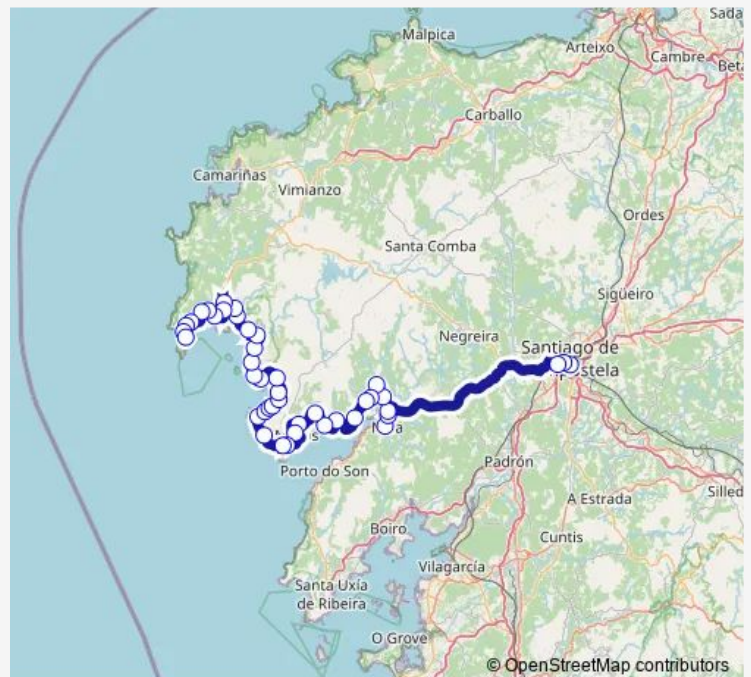

Lariño

Lira

Sofan

Route schedule

Santiago E.I. — Fisterra

Monday 13:00-18:15

Tuesday 13:00-18:15

Wednesday 13:00-18:15

Thursday 13:00-18:15

Friday 13:00-18:15

Saturday —

Sunday —

Route info

Direction: Santiago E.I.

Stops: 43

Trip Duration: 2 hour 40 min