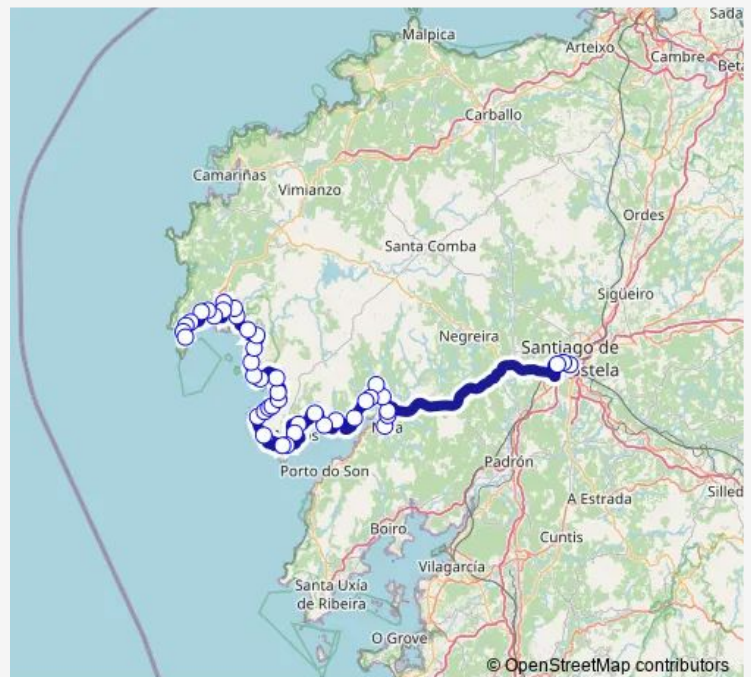

### Route schedule

Fisterra — Santiago E.I.

Monday 16:45

Tuesday 16:45

Wednesday 16:45

Thursday —

Friday 16:45

Saturday —

### Route info

Direction: Fisterra

Stops: 43

Trip Duration: 2 hour 40 min

XG817074 — Santiago-Noia-Muros-Cee-Fisterra

Teixoeira

Sofan

Lira