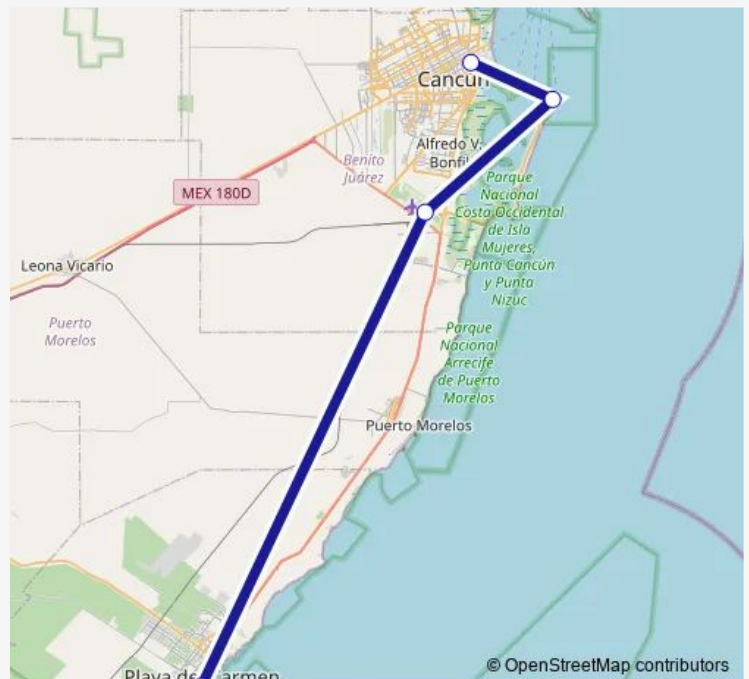

Bus Daytrip Shuttle Cancun to Cozumel Ferry Dock

[Go to website](#)

Direction

Hostel Selina Cancún — Skydive Playa parking

4 stops

[Open route schedule](#)

Hostel Selina Cancún

Selina Cancun Laguna Hotel Zone & Cowork

Cancun Airport T3

Skydive Playa parking

Route schedule

Hostel Selina Cancún — Skydive Playa parking

Monday	11:30-18:00
Tuesday	11:30-18:00
Wednesday	11:30-18:00
Thursday	11:30-18:00
Friday	11:30-18:00
Saturday	11:30-18:00
Sunday	11:30-18:00

Route info

Direction: Hostel Selina Cancún

Stops: 4

Trip Duration: 1 hour 25 min

Daytrip Shuttle — Cancun to Cozumel Ferry Dock

BusMaps

Direction

Skydive Playa parking — Hostel Selina Cancún

4 stops

[Open route schedule](#)

Skydive Playa parking

Cancun Airport T3

Selina Cancun Laguna Hotel Zone & Cowork

Hostel Selina Cancún

Route schedule

Skydive Playa parking — Hostel Selina Cancún