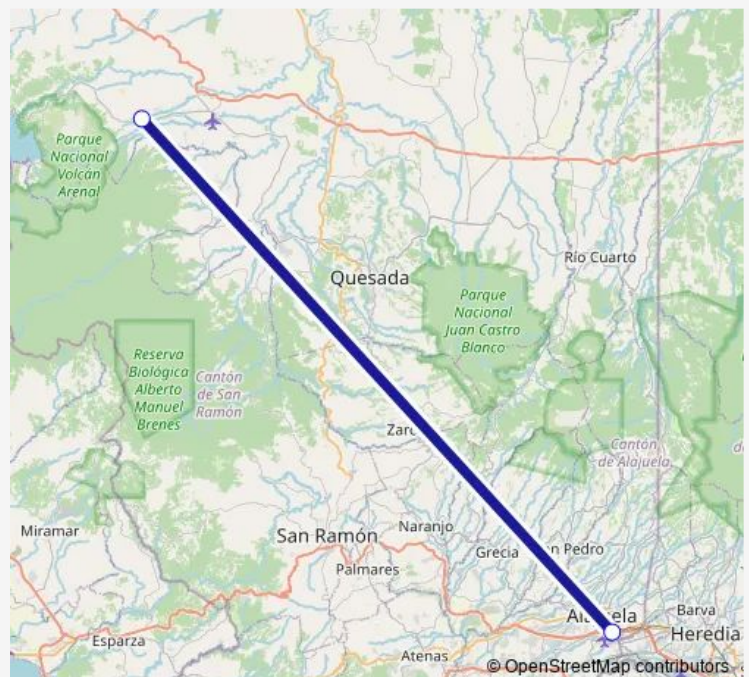

San Jose International Airport (SJO): Waiting point for Tour Operators and Shuttles

### Route schedule

La Fortuna downtown: Selina La Fortuna — San Jose International Airport (SJO): Waiting point for Tour Operators and Shuttles

Monday	07:00-13:45
Tuesday	07:00-13:45
Wednesday	07:00-13:45
Thursday	07:00-13:45
Friday	07:00-13:45
Saturday	07:00-13:45
Sunday	07:00-13:45

### Route info

Direction: La Fortuna downtown: Selina La Fortuna

Stops: 2

Trip Duration: 2 hour 30 min

### Direction

San Jose International Airport (SJO): Waiting point for Tour Operators and Shuttles — La Fortuna downtown: Selina La Fortuna

2 stops

[Open route schedule](#)

San Jose International Airport (SJO): Waiting point for Tour Operators and Shuttles