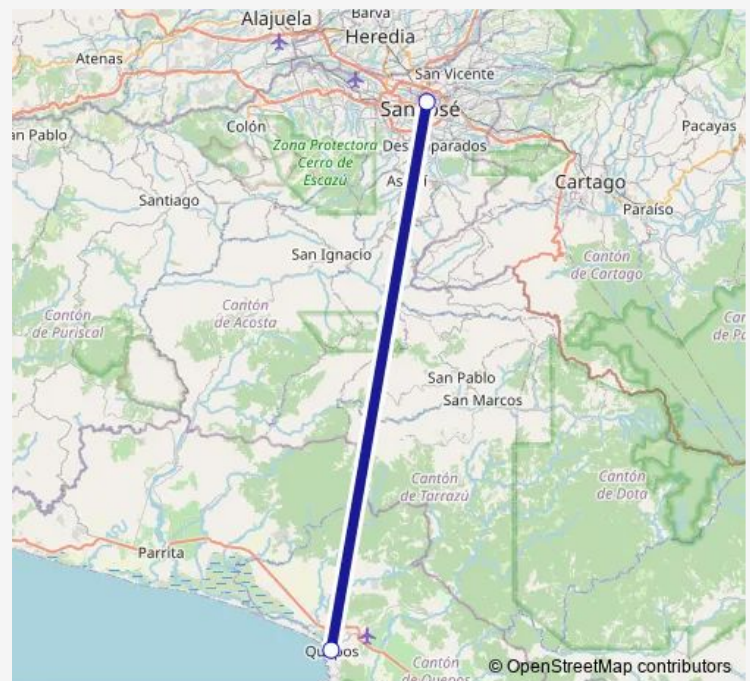

Bus Daytrip Shuttle San Jose to Quepos

[Go to website](#)

Direction

San Jose downtown: Selina San Jose — Quepos center: Super Jordix

2 stops

[Open route schedule](#)

San Jose downtown: Selina San Jose

Quepos center: Super Jordix

Route schedule

San Jose downtown: Selina San Jose — Quepos center: Super Jordix

Monday	08:55-14:50
Tuesday	08:55-14:50
Wednesday	08:55-14:50
Thursday	08:55-14:50
Friday	08:55-14:50
Saturday	08:55-14:50
Sunday	08:55-14:50

Route info

Direction: San Jose downtown: Selina San Jose

Stops: 2

Trip Duration: 3 hour 30 min

Daytrip Shuttle — San Jose to Quepos

Direction

Quepos center: Super Jordix — San Jose downtown: Selina San Jose

2 stops

[Open route schedule](#)

Quepos center: Super Jordix

San Jose downtown: Selina San Jose

Route schedule

Quepos center: Super Jordix — San Jose downtown: Selina San Jose

Monday 09:30-15:10

Tuesday 09:30-15:10