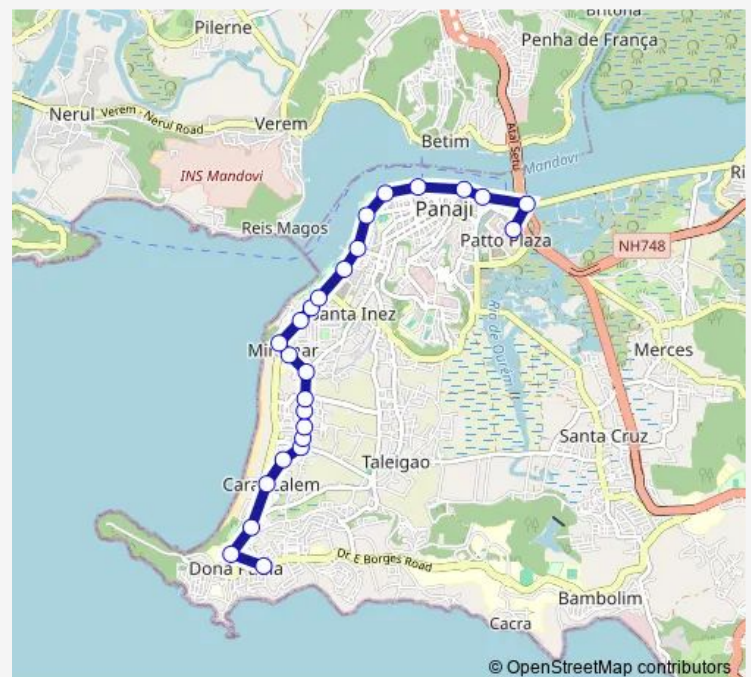

Thursday 06:50-21:00

Friday 06:50-21:00

Saturday 06:50-21:00

Sunday 06:50-21:00

Route info

Direction: Panaji Bus Stand

Stops: 25

Trip Duration: 0 hour 40 min

■ PVT-Pni15 — Panaji - Donapaula via Miramar Bch

Caranzalem Football Ground B

Rosary Church B

National Institute of Water Sports B

NIO Colony A

Direction

NIO Colony B — Panaji Bus Stand

25 stops