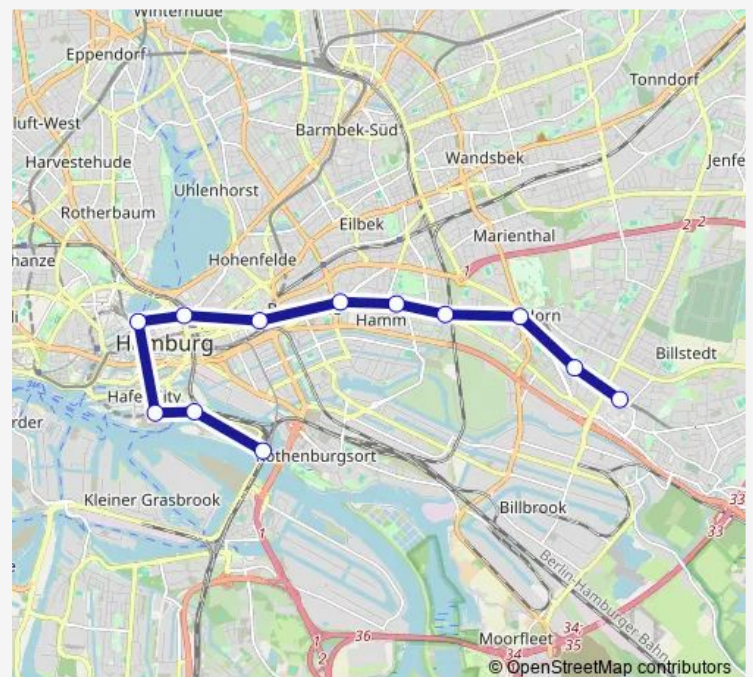

Metro U4

[Go to website](#)

Direction

Elbrücken — Hamburg Burgstraße

7 stops

[Open route schedule](#)

Elbrücken

Hamburg Hafencity Universität

Hamburg Überseequartier

Hamburg Jungfernstieg

Hamburg Hauptbahnhof Nord

Hamburg Berliner Tor

Hamburg Burgstraße

Route schedule

Elbrücken — Hamburg Burgstraße

Monday	05:11-00:36 ⁺¹
Tuesday	05:11-00:36 ⁺¹
Wednesday	05:11-00:36 ⁺¹
Thursday	05:11-00:36 ⁺¹
Friday	05:11-23:41
Saturday	06:51-23:56
Sunday	07:11-00:26 ⁺¹

Route info

Direction: Elbrücken

Stops: 7

Trip Duration: 0 hour 13 min

■ U4

Direction

Elbrücken — Hamburg Jungfernstieg

4 stops

Route info

Direction: Elbrücken

Stops: 4

Trip Duration: 0 hour 7 min

Direction

Hamburg Billstedt — Elbrücken

12 stops

[Open route schedule](#)