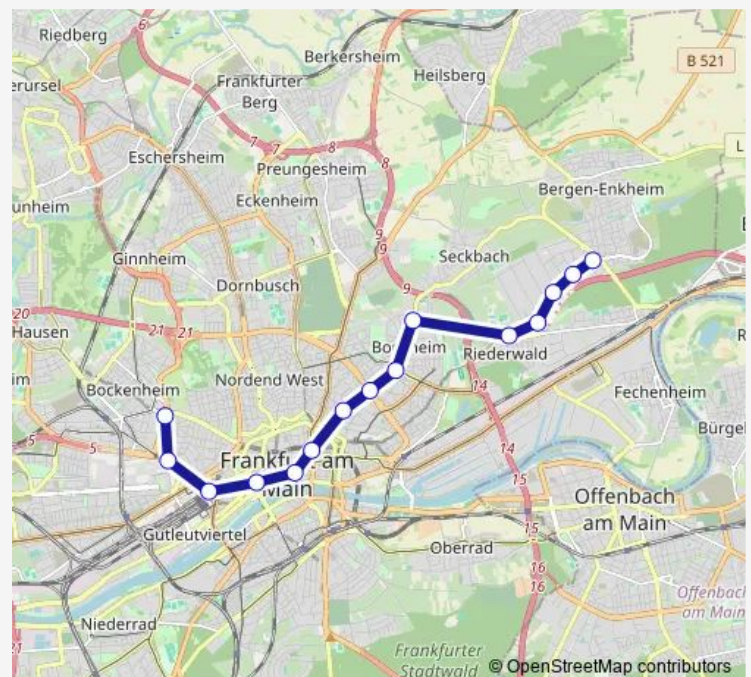

Frankfurt (Main) Hauptbahnhof

Frankfurt (Main) Willy-Brandt-Platz

Frankfurt (Main) Dom/Römer

Frankfurt (Main) Konstablerwache

Frankfurt (Main) Merianplatz

Frankfurt (Main) Höhenstraße

Frankfurt (Main) Bornheim Mitte

Monday 04:00-01:21⁺¹

Tuesday 04:00-01:21⁺¹

Wednesday 04:00-01:21⁺¹

Thursday 04:00-01:21⁺¹

Friday 04:00-02:51⁺¹

Saturday 03:21-02:51⁺¹

Sunday 03:21-01:21⁺¹

Route info

Direction: Frankfurt (Main) Bockenheimer Warte

Stops: 15

Trip Duration: 0 hour 24 min

■ U4

Direction

Frankfurt (Main) Enkheim — Frankfurt (Main) Bockenheimer Warte

15 stops

[Open route schedule](#)

Frankfurt (Main) Enkheim

Frankfurt (Main) Hessen-Center

Frankfurt (Main) Kruppstraße

Frankfurt (Main) Gwinnerstraße

Frankfurt (Main) Schäfflestraße

Frankfurt (Main) Seckbacher Landstraße

Frankfurt (Main) Bornheim Mitte