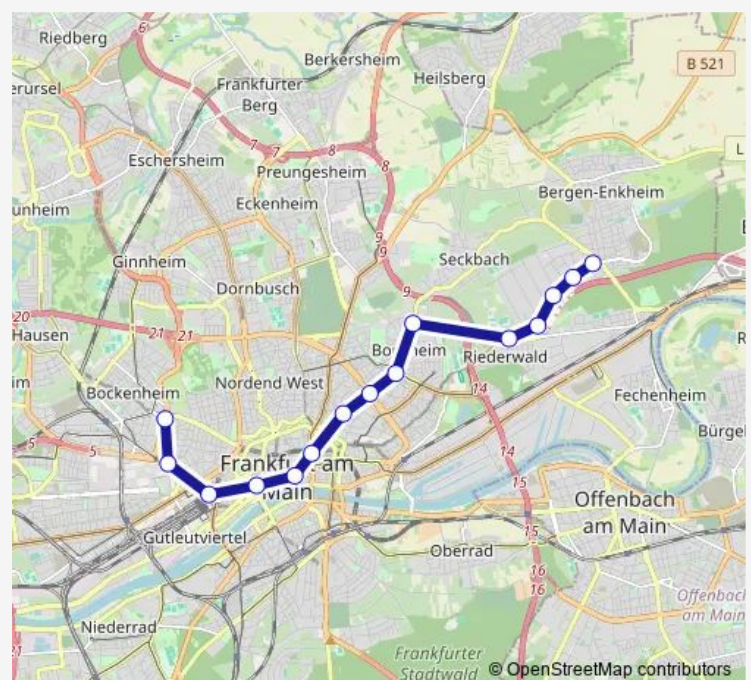

Frankfurt (Main) Hauptbahnhof

Frankfurt (Main) Willy-Brandt-Platz

Frankfurt (Main) Dom/Römer

Frankfurt (Main) Konstablerwache

Frankfurt (Main) Merianplatz

Frankfurt (Main) Höhenstraße

Frankfurt (Main) Bornheim Mitte

Frankfurt (Main) Seckbacher Landstraße

Frankfurt (Main) Schäfflestraße

Frankfurt (Main) Gwinnerstraße

Frankfurt (Main) Kruppstraße

Frankfurt (Main) Hessen-Center

Frankfurt (Main) Enkheim

Route schedule

Frankfurt (Main) Bockenheimer Warte — Frankfurt (Main) Enkheim

Monday 04:00-01:21⁺¹

Tuesday 04:00-01:21⁺¹

Wednesday 04:00-01:21⁺¹

Thursday 04:00-01:21⁺¹

Friday 04:00-02:51⁺¹

Saturday 03:21-02:51⁺¹

Sunday 03:21-01:21⁺¹

Route info

Direction: Frankfurt (Main) Bockenheimer Warte

Stops: 15

Trip Duration: 0 hour 24 min

■ U4

Direction

Frankfurt (Main) Enkheim — Frankfurt (Main) Bockenheimer Warte

15 stops

[Open route schedule](#)