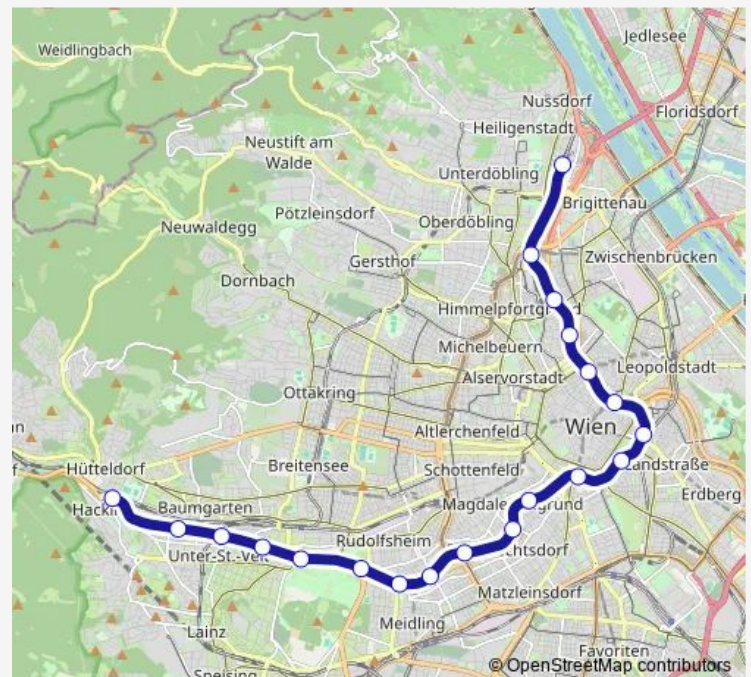

Friday —

Saturday —

Sunday —

Route info

Direction: Hütteldorf

Stops: 20

Trip Duration: 0 hour 29 min

U4 — Hütteldorf - Heiligenstadt

Direction

Heiligenstadt — Hütteldorf

20 stops

[Open route schedule](#)

Heiligenstadt

Spittelau

Friedensbrücke

Roßauer Lände

Route info

Direction: Heiligenstadt

Stops: 20

Trip Duration: 0 hour 30 min

Direction

Hütteldorf — Heiligenstadt

20 stops

[Open route schedule](#)

Route info

Direction: Hütteldorf

Stops: 20

Trip Duration: 0 hour 29 min

U4 Metro time schedules and route maps are available in an offline PDF at busmaps.com. Use the busmaps.com website to see live bus times, train schedule or subway schedule, and step-by-step directions for all public transit in Vienna