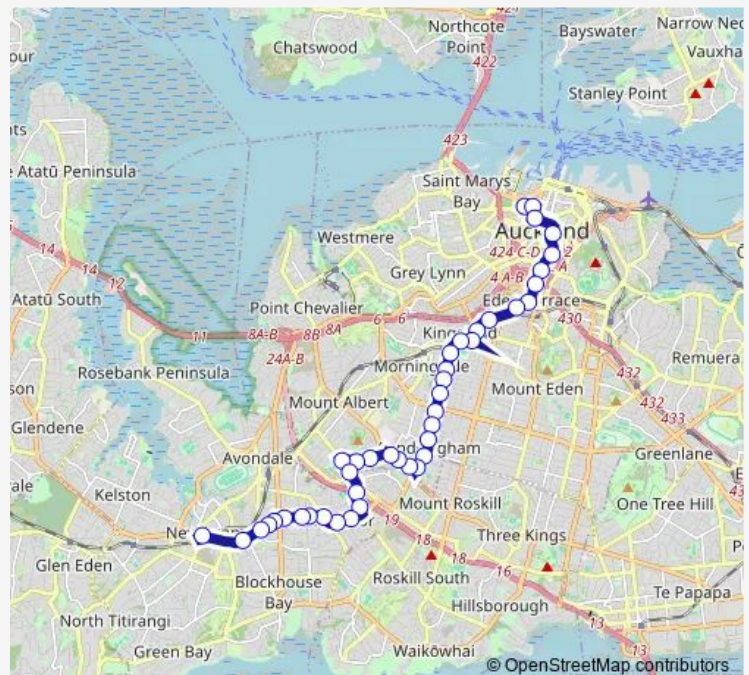

### Route schedule

Graham Street — Stop B New Lynn

Monday	05:56-00:05 <sup>+1</sup>
Tuesday	05:56-00:05 <sup>+1</sup>
Wednesday	05:56-00:05 <sup>+1</sup>
Thursday	05:56-00:05 <sup>+1</sup>
Friday	05:56-00:05 <sup>+1</sup>
Saturday	06:35-23:50
Sunday	07:20-22:50

### Route info

Direction: Graham Street

Stops: 42

Trip Duration: 0 hour 39 min

■ 24R

Mount Albert Road

Sandringham Road

Beagle Avenue

Euston Road

Owairaka Avenue/Owairaka Park

Hallam Street

Owairaka Primary

Hendon Avenue

Richardson Road/Motorway Bridge

Christ The King School

Roseville Street

Wellesley Street/Hobson Street

Nelson Street

Dock Street

24R Bus time schedules and route maps are available in an offline PDF at [busmaps.com](https://busmaps.com). Use the [busmaps.com](https://busmaps.com) website to see live bus times, train schedule or subway schedule, and step-by-step directions for all public transit in Auckland