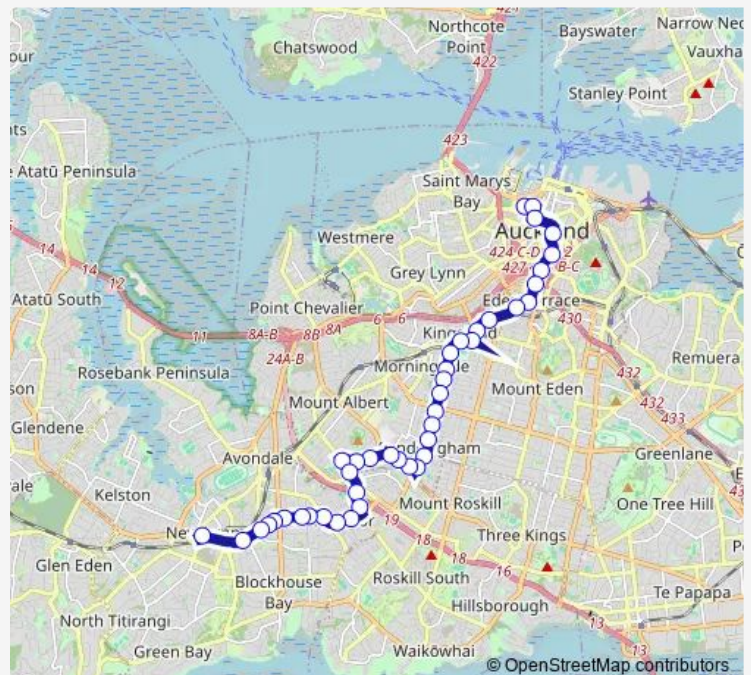

New North Road/Sandringham Road

Kowhai Intermediate School

Sandringham Road/Kingsland Station

Eden Park

Ward Terrace

Gribblehirst Park

Aroha Avenue

Sandringham Road/St Lukes Road

Edendale Reserve

Sandringham Shops

Parry Street

Route schedule

Graham Street — Stop B New Lynn

Monday	05:56-00:05 ⁺¹
Tuesday	05:56-00:05 ⁺¹
Wednesday	05:56-00:05 ⁺¹
Thursday	05:56-00:05 ⁺¹
Friday	05:56-00:05 ⁺¹
Saturday	06:35-23:50
Sunday	07:20-22:50

Route info

Direction: Graham Street

Stops: 42

Trip Duration: 0 hour 48 min

■ 24r

BusMaps

Mount Albert Road

Sandringham Road

Beagle Avenue

Euston Road

Owairaka Avenue/Owairaka Park

Hallam Street

Owairaka Primary

Hendon Avenue

Richardson Road/Motorway Bridge

Christ The King School