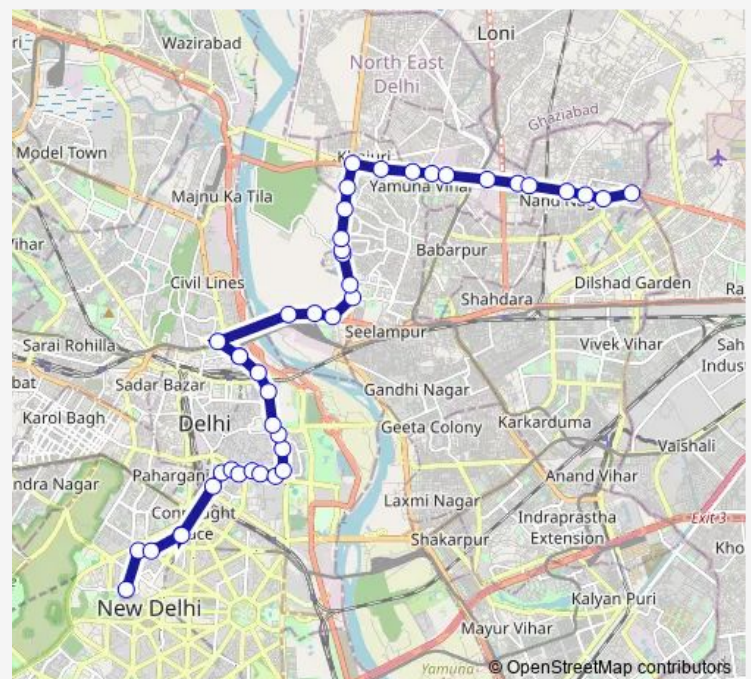

Guru Govind Singh University (Kashmere Gate)

Isbt Kashmere Gate

Isbt Nityanand Marg

Route schedule

Kendriya Terminal (Church Road) — Harsh Vihar Terminal

Monday 07:50-19:30

Tuesday 07:50-19:30

Wednesday 07:50-19:30

Thursday 07:50-19:30

Friday 07:50-19:30

Saturday 07:50-19:30

Sunday 07:50-19:30

Route info

Direction: Kendriya Terminal (Church Road)

Stops: 43

Trip Duration: 1 hour 26 min