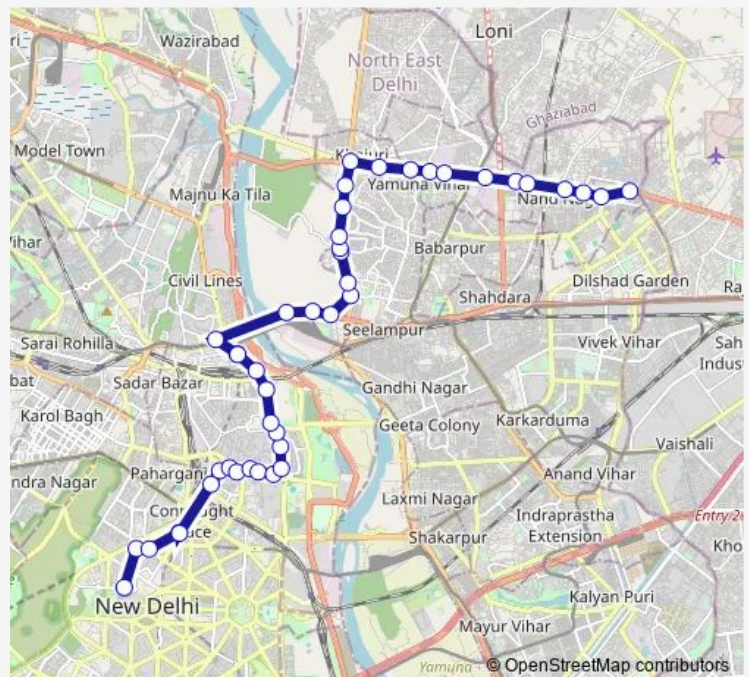

Guru Govind Singh University (Kashmere Gate)

Isbt Kashmere Gate

Isbt Nityanand Marg

Route schedule

Kendriya Terminal (Church Road) — Harsh Vihar Terminal

Monday 07:50-19:30

Tuesday 07:50-19:30

Wednesday 07:50-19:30

Thursday 07:50-19:30

Friday 07:50-19:30

Saturday 07:50-19:30

Sunday 07:50-19:30

Route info

Direction: Kendriya Terminal (Church Road)

Stops: 43

Trip Duration: 1 hour 26 min