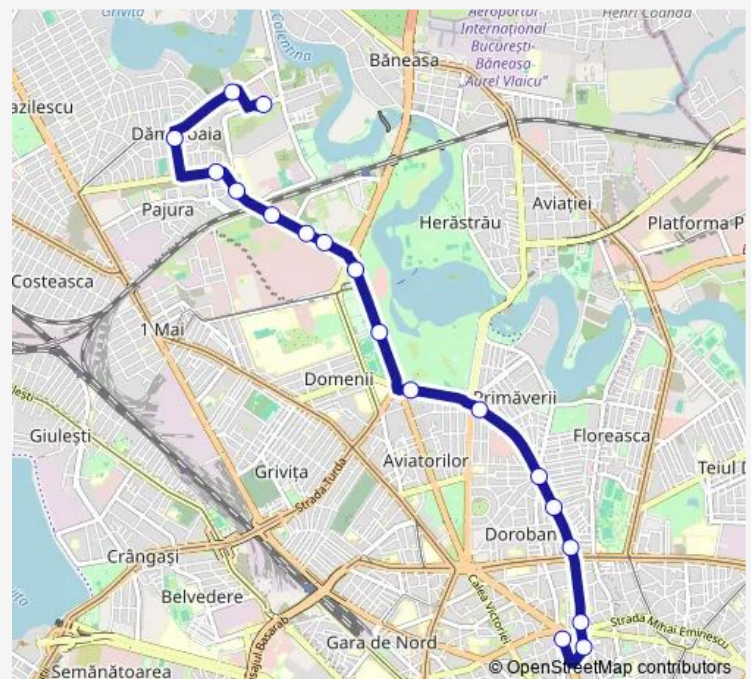

Direction

Petrom City — Piata Romana

18 stops

[Open route schedule](#)

Petrom City

Gradinita nr. 115

Cartier Damaroiaia

Dridu

Piata Dorobanti

Colegiul National I.L. Caragiale

Soseaua Stefan cel Mare

A.S.E.

Piata Lahovari

Piata Romana

Route schedule

Petrom City — Piata Romana

Monday 06:44-18:12

Tuesday 06:44-18:12

Wednesday 06:44-18:12

Thursday 06:44-18:12

Friday 06:44-18:12

Saturday —

Sunday —

Route info

Direction: Petrom City

Stops: 18

Trip Duration: 0 hour 42 min

Direction

Piata Romana — Petrom City

18 stops

[Open route schedule](#)

Piata Romana