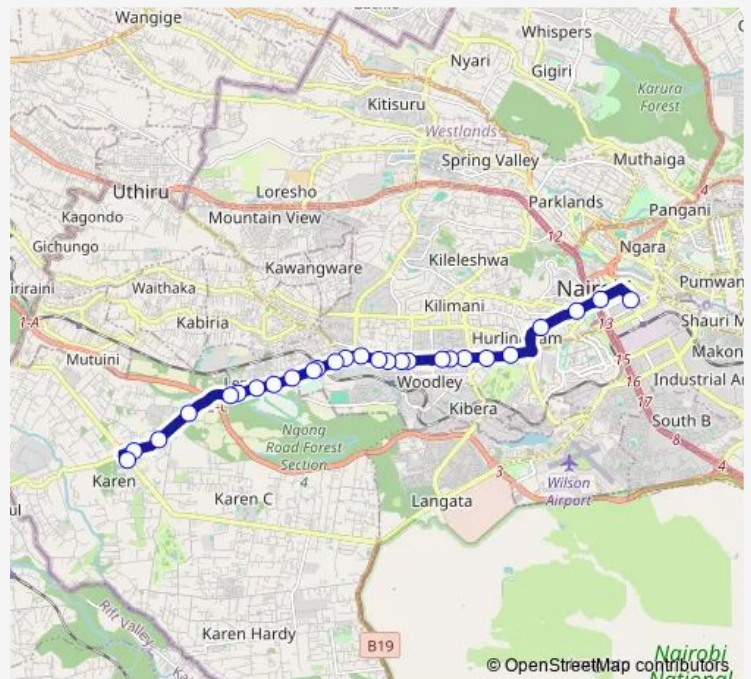

Hardy Junction

Hardy Stage

Beacons Inn/Giraffe Centre

Route schedule

St.Marys Karen Primary School — Ambassadeur

Monday 06:00

Tuesday 06:00

Wednesday 06:00

Thursday 06:00

Friday 06:00

Saturday 06:00

Sunday 06:00

Route info

Direction: St.Marys Karen Primary School

Stops: 56

Trip Duration: 1 hour 12 min

24C — Kencom-Valley Road-Ngong Road-Karen-Hardy

Matbronze

School Of Law

Kareng'ata/Jkuat/Cuea

Bogani

Tangaza College

Lang'ata Road Junction

Nairobi Academy

Saturday 06:00

Sunday 06:00

Route info

Direction: Ambassadeur

Stops: 27

Trip Duration: 0 hour 39 min

Club Legend

Karen/Karen Shopping Centre