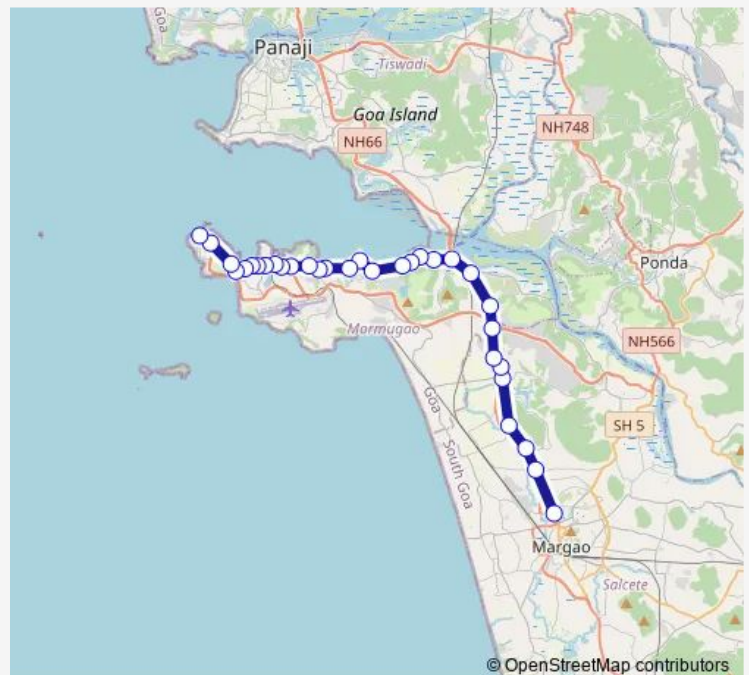

Friday 08:00-15:20

Saturday 08:00-15:20

Sunday 08:00-15:20

**Route info**

Direction: Margao KTC Bus Stand

Stops: 32

Trip Duration: 1 hour 10 min

■ VSD6 — Harbour - Margao via Cortalim

**BusMaps**

Chikalim Junction

Vaddem Lake

Goa Shipyard

Vasco KTC Bus Stop

Vasco Church

Auto Service

Vasco Market

## Route info

Direction: Harbour Vasco

Stops: 32

Trip Duration: 1 hour 0 min

Verna Pirni

Verna Panchayat

Sonaulim

Verna Agnel Ashram