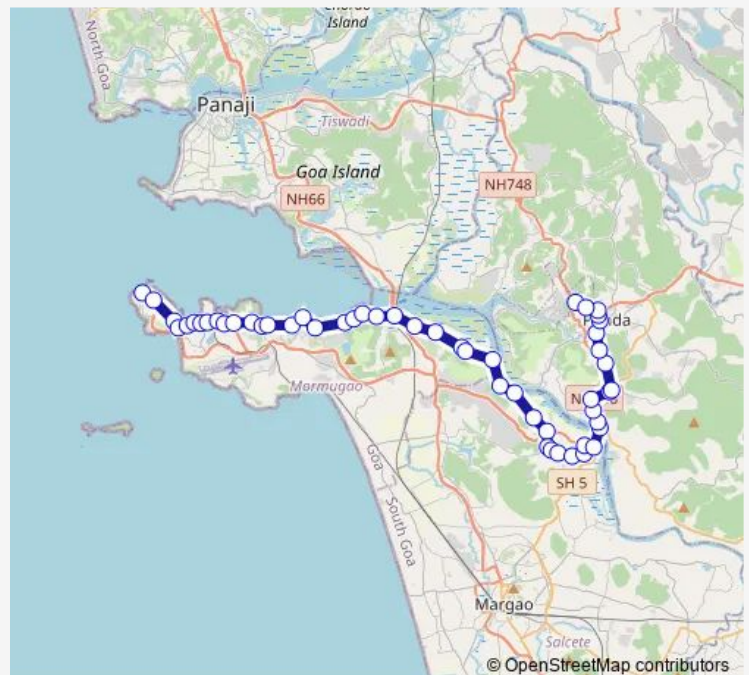

Thursday 07:15-15:30

Friday 07:15-15:30

Saturday 07:15-15:30

Sunday 07:15-15:30

Route info

Direction: Ponda KTC Bus Stand

Stops: 52

Trip Duration: 1 hour 20 min

■ VSD7 — Harbour - Ponda via Cortalim

Angdi

Karvat Church

Rassaim Ferry

Rasai Chowgule dock

Rasai Dock

Quelossim

Quelossim Shantadurga temple

Tuesday 16:40-17:50

Wednesday 16:40-17:50

Thursday 16:40-17:50

Friday 16:40-17:50

Saturday 16:40-17:50

Sunday 16:40-17:50

Route info

Direction: Harbour Vasco

Stops: 52

Trip Duration: 1 hour 25 min

Quelossim

Rassai Dock

Rasai Chowgule dock

Rassaim Ferry

Karvat Church

Angdi