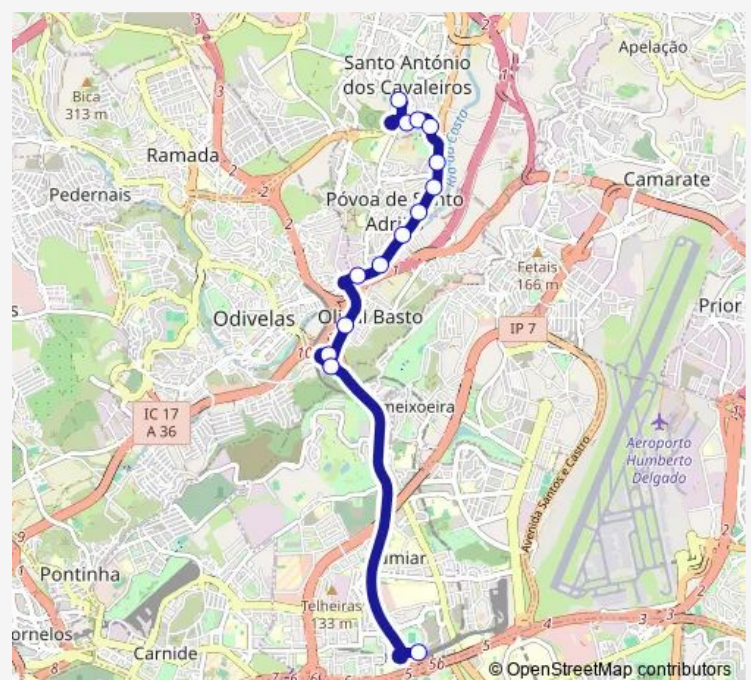

R Gen Alves Roçadas 2 (Póvoa Sto Adrião)

R Gen Alves Roçadas 13

R Angola (Olival Basto)

Sr Roubado (Teatro)

Sr Roubado

Campo Grande (Desembarque Norte)

Route schedule

Av Ant Galvão Andrade 38B (Piscinas) — Campo Grande (Desembarque Norte)

Monday 07:05-09:05

Tuesday 07:05-09:05

Wednesday 07:05-09:05

Thursday 07:05-09:05

Friday 07:05-09:05

Saturday —

Sunday —

Route info

Direction: Av Ant Galvão Andrade 38B (Piscinas)

Stops: 14

Trip Duration: 0 hour 25 min

2769 Bus time schedules and route maps are available in an offline PDF at busmaps.com. Use the busmaps.com website to see live bus times, train schedule or subway schedule, and step-by-step directions for all public transit in Lisbon