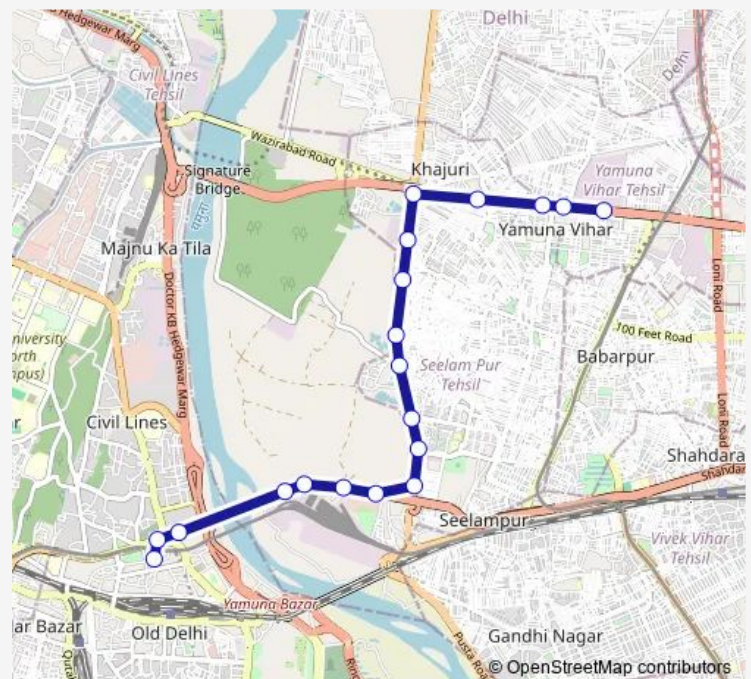

New Usman Pur Pusta No-1

Kaithwara

Shastri Park

Shyam Giri Mandir

Shastri Park

Isbt Nityanand Marg

Mori Gate Terminal

Route schedule

C 4 Yamuna Vihar — Mori Gate Terminal

Monday 08:20-09:20

Tuesday 08:20-09:20

Wednesday 08:20-09:20

Thursday 08:20-09:20

Friday 08:20-09:20

Saturday 08:20-09:20

Sunday 08:20-09:20

Route info

Direction: C 4 Yamuna Vihar

Stops: 17

Trip Duration: 0 hour 37 min

■ 253down

Direction

C 4 Yamuna Vihar — Mori Gate Terminal

19 stops