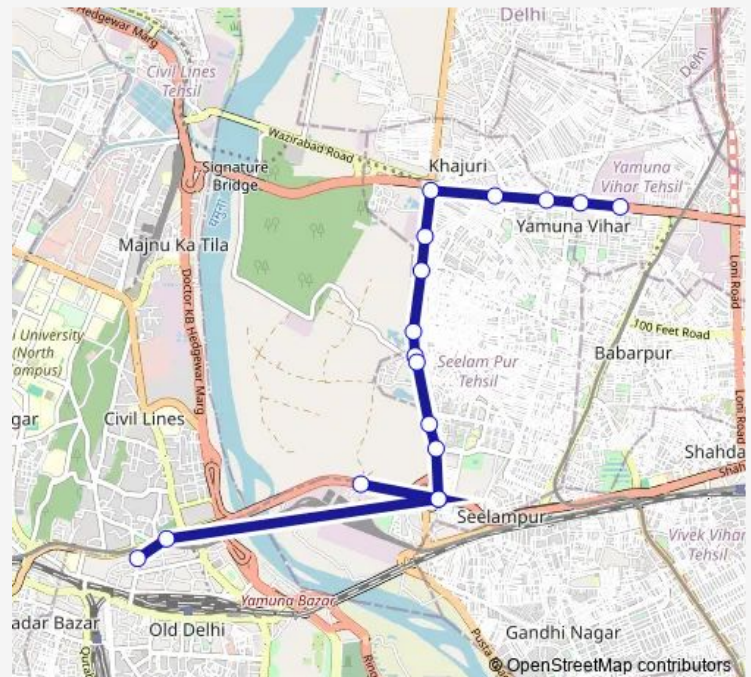

New Usman Pur Pusta No-1

Kaithwara

Shastri Park

Shyam Giri Mandir

Shastri Park

Isbt Nityanand Marg

Mori Gate Terminal

Route schedule

C 4 Yamuna Vihar — Mori Gate Terminal

Monday 06:48-22:00

Tuesday 06:48-22:00

Wednesday 06:48-22:00

Thursday 06:48-22:00

Friday 06:48-22:00

Saturday 06:48-22:00

Sunday 06:48-22:00

Route info

Direction: C 4 Yamuna Vihar

Stops: 17

Trip Duration: 0 hour 44 min

253down

Direction

C 4 Yamuna Vihar — Mori Gate Terminal

17 stops

Friday 07:55-22:05

Saturday 07:55-22:05

Sunday 07:55-22:05

Route info

Direction: C 4 Yamuna Vihar

Stops: 17

Trip Duration: 0 hour 44 min

253down Bus time schedules and route maps are available in an offline PDF at busmaps.com. Use the busmaps.com website to see live bus times, train schedule or subway schedule, and step-by-step directions for all public transit in Delhi