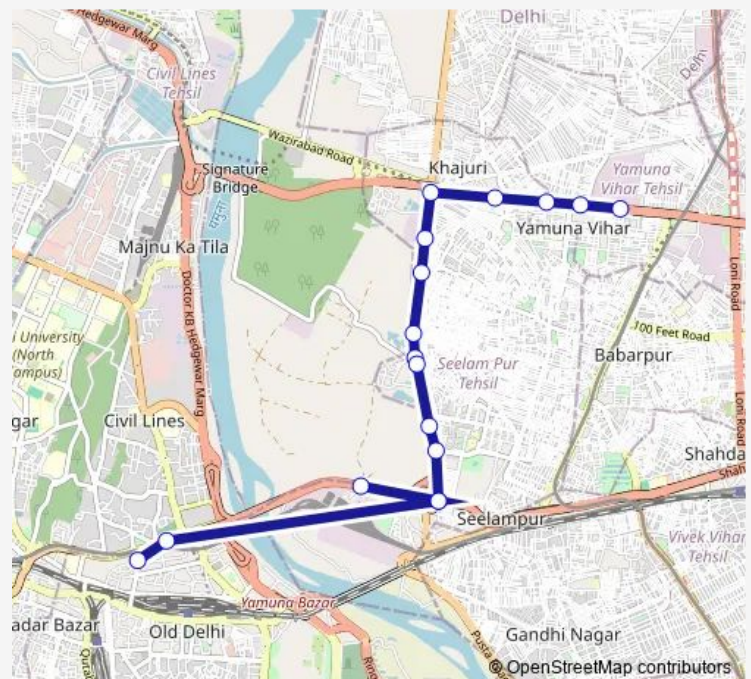

Bus 253down

[Go to website](#)

Direction

C 4 Yamuna Vihar — Mori Gate Terminal

17 stops

[Open route schedule](#)

- C 4 Yamuna Vihar
- Yamuna Vihar Brijpuri
- B-Block Yamuna Vihar
- Bhajanpura
- Khajuri
- Garhi Maidu
- Gamri Extn Pusta No.5
- Kartar Nagar
- Tisra Pushta
- Jagjit Nagar
- New Usman Pur Pusta No-1
- Kaithwara
- Shastri Park
- Shyam Giri Mandir
- Shastri Park
- Isbt Nityanand Marg
- Mori Gate Terminal

Route schedule

C 4 Yamuna Vihar — Mori Gate Terminal

Monday	06:48-22:00
Tuesday	06:48-22:00
Wednesday	06:48-22:00
Thursday	06:48-22:00
Friday	06:48-22:00
Saturday	06:48-22:00
Sunday	06:48-22:00

Route info

Direction: C 4 Yamuna Vihar

Stops: 17

Trip Duration: 0 hour 44 min

253down

BusMaps

Direction

C 4 Yamuna Vihar — Mori Gate Terminal

17 stops

Friday 07:55-22:05

Saturday 07:55-22:05

Sunday 07:55-22:05

Route info

Direction: C 4 Yamuna Vihar

Stops: 17

Trip Duration: 0 hour 44 min

253down Bus time schedules and route maps are available in an offline PDF at busmaps.com. Use the busmaps.com website to see live bus times, train schedule or subway schedule, and step-by-step directions for all public transit in Delhi