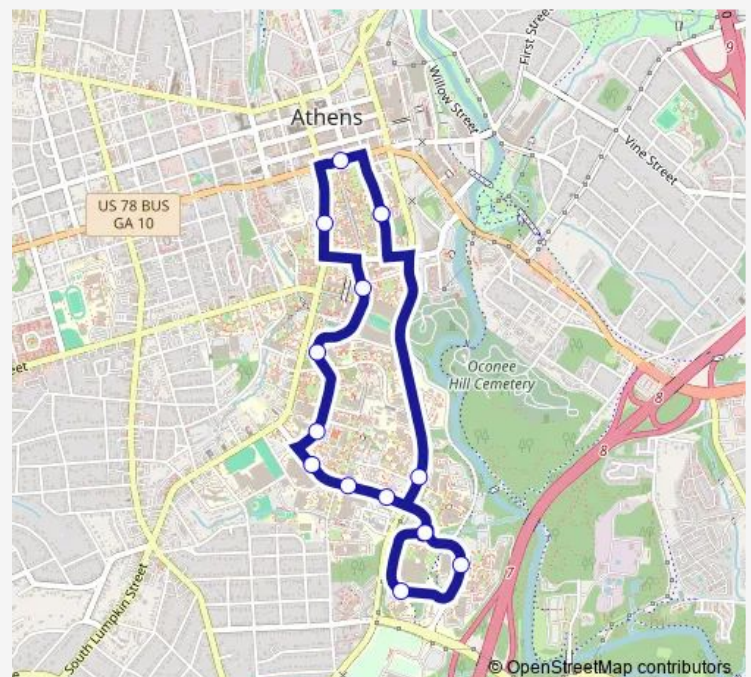

Bus CI Central Loop

[Go to website](#)

Direction

Main Library — Main Library

14 stops

[Open route schedule](#)

Main Library

Tucker Hall (southbound)

Joe Frank Harris Commons

University Health Center

East Campus Village

Aderhold Hall (to Plant Science)

Plant Sciences

Science Learning Center

Snelling Dining Commons

Physics (to Tate)

Memorial Hall

Gilbert Hall

The Arch

Main Library

Route schedule

Main Library — Main Library

Monday 00:00

Tuesday 00:00

Wednesday 00:00

Thursday 00:00

Friday 00:00

Saturday —

Sunday —

Route info

Direction: Main Library

Stops: 14

Trip Duration: 0 hour 35 min

■ CI — Central Loop