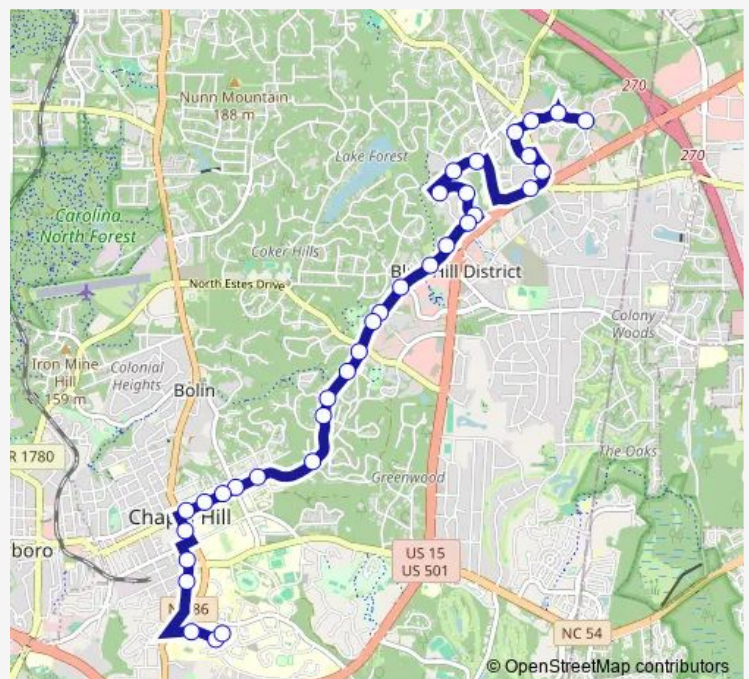

East Franklin Street at Franklin Woods

East Franklin Street at 1511

East Franklin Street at Estes Drive Westbound

East Franklin Street at Vet Hospital

East Franklin Street at Elizabeth Street Westbound

Route schedule

Old Sterling Drive at Eastowne Road — East Drive at Jackson Circle

Monday 06:54-21:14

Tuesday 06:54-21:14

Wednesday 06:54-21:14

Thursday 06:54-21:14

Friday 06:54-21:14

Saturday —

Sunday —

Route info

Direction: Old Sterling Drive at Eastowne Road

Stops: 34

Trip Duration: 0 hour 33 min

CL — CL - Sage / Old Oxford Rd / UNC Hospitals

East Franklin Street at Howell Lane Westbound

East Franklin Street at Carolina Avenue

Thursday 06:30-20:50

Friday 06:30-20:50

Saturday —

Sunday —

Route info

Direction: East Drive at Jackson Circle

Stops: 21

Trip Duration: 0 hour 24 min