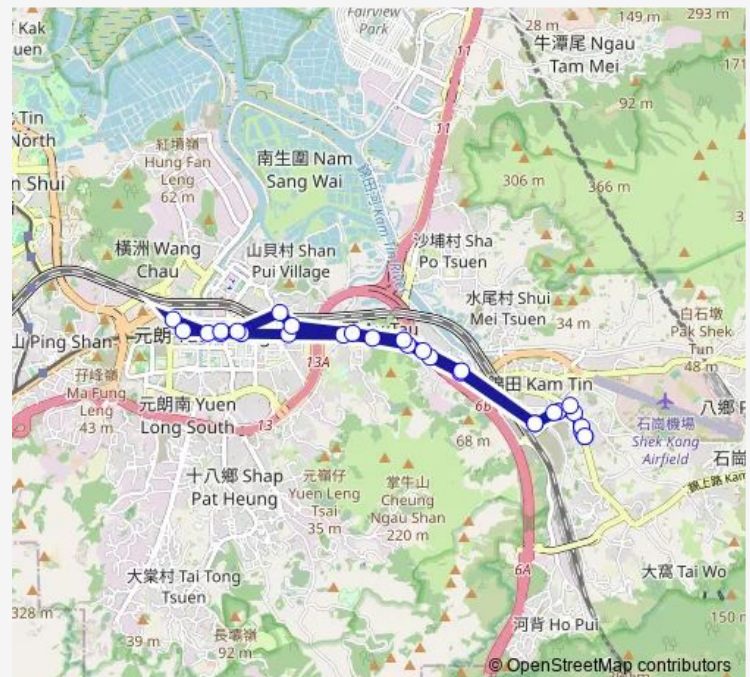

Route schedule

[Kmb] Kong HA Wai — [Kmb] Kong HA Wai

Monday 06:00

Tuesday 06:00

Wednesday 06:00

Thursday 06:00

Friday 06:00

Saturday 06:00

Sunday 06:00

Route info

Direction: [Kmb] Kong HA Wai

Stops: 29

Trip Duration: 0 hour 24 min

■ 251C — Kong HA WAI - Tuen Long

[Kmb] Tung LOK Street Yuen Long|[Lrtfeeder] Yuen Long Landmark|[Lwb] Tung LOK Street Yuen Long|[Nlb] Tung LOK Street