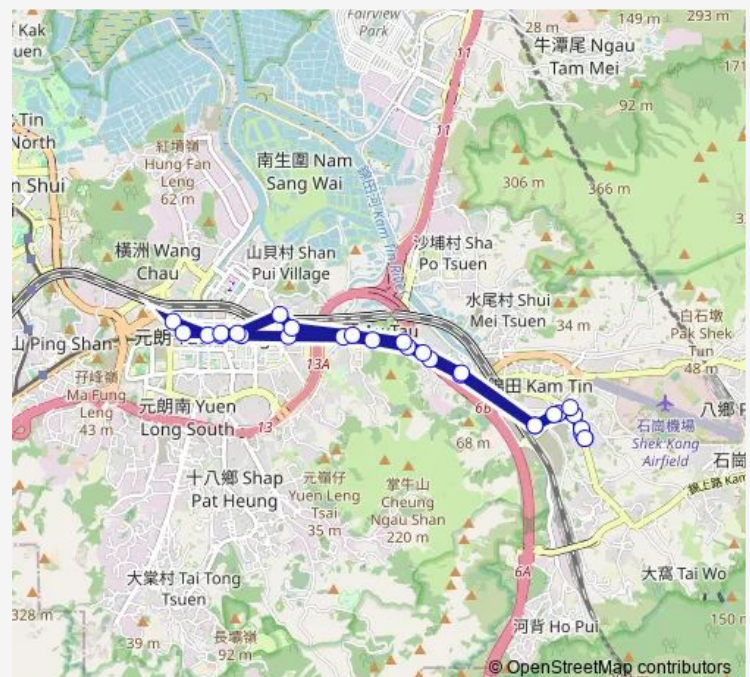

Route schedule

[Kmb] Kong HA Wai — [Kmb] Kong HA Wai

Monday 06:00

Tuesday 06:00

Wednesday 06:00

Thursday 06:00

Friday 06:00

Saturday 06:00

Sunday 06:00

Route info

Direction: [Kmb] Kong HA Wai

Stops: 29

Trip Duration: 0 hour 23 min

251c — Kong HA WAI - Tuen Long

[Kmb] Tung LOK Street Yuen Long|[Lrtfeeder] Yuen Long Landmark|[Lwb] Tung LOK Street Yuen Long|[Nlb] Tung LOK Street