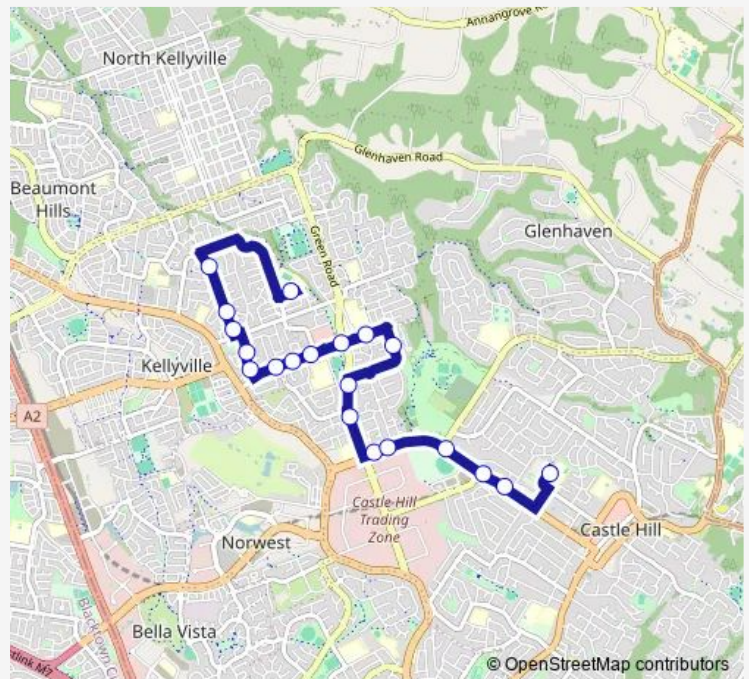

- Kellyville High School, Queensbury Av
- Greenwood Rd At Mawarra Cres
- Greenwood Rd Opp Annabelle Cres
- Greenwood Rd Before President Rd
- Glenrowan Av Opp Mediati Av
- Glenrowan Av Opp Hart Pl
- Wrights Rd After Patterson Av
- Wrights Rd After Jonquil Pde
- Wrights Rd After Ardley Av
- Wrights Rd Opp Wrights Road Community Centre
- William Clarke College, Wrights Rd
- Kings Rd After Winslow Av (Hail And Ride)
- Green Rd After Eric Cooper Dr
- Green Rd Opp St Pauls Av
- Showground Rd After Green Rd
- Showground Rd Before Kings Rd
- Showground Rd At Gilbert Rd
- Showground Rd Opp Carrington Rd
- Showground Rd Before Britannia Rd
- Castle Hill High School, Castle St

Route schedule

Kellyville High School, Queensbury Av — Castle Hill High School, Castle St

Monday	08:01
Tuesday	08:01
Wednesday	08:01
Thursday	08:01
Friday	08:01
Saturday	—
Sunday	—

Route info

Direction: Kellyville High School, Queensbury Av

Stops: 20

Trip Duration: 0 hour 39 min

2045 — Kellyville HS to Castle Hill HS via William Clarke College **BusMaps**

2045 School Bus time schedules and route maps are available in an offline PDF at busmaps.com. Use the busmaps.com website to see live bus times, train schedule or subway schedule, and step-by-step directions for all public transit in Parramatta