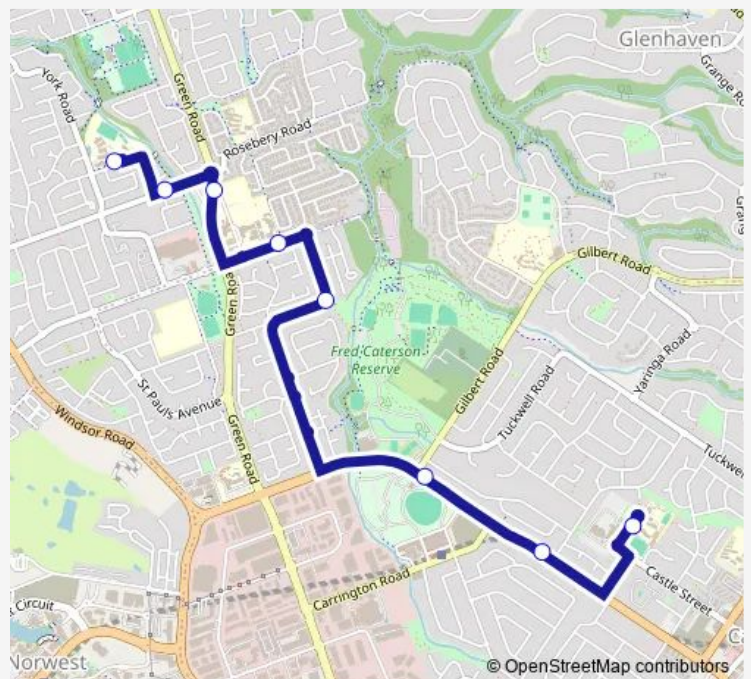

### Direction

Kellyville High School, Queensbury Av — Castle Hill High School, Castle St

8 stops

[Open route schedule](#)

Kellyville High School, Queensbury Av

President Rd After Queensbury Av

Green Rd After Rosebery Rd

### Route schedule

Kellyville High School, Queensbury Av — Castle Hill High School, Castle St

Monday 08:06

Tuesday 08:06

Wednesday 08:06

Thursday 08:06

Friday 08:06

Saturday —

### Route info

Direction: Kellyville High School, Queensbury Av

Stops: 8

Trip Duration: 0 hour 23 min

2045 School Bus time schedules and route maps are available in an offline PDF at [busmaps.com](https://busmaps.com). Use the [busmaps.com](https://busmaps.com) website to see live bus times, train schedule or subway schedule, and step-by-step directions for all public transit in Parramatta