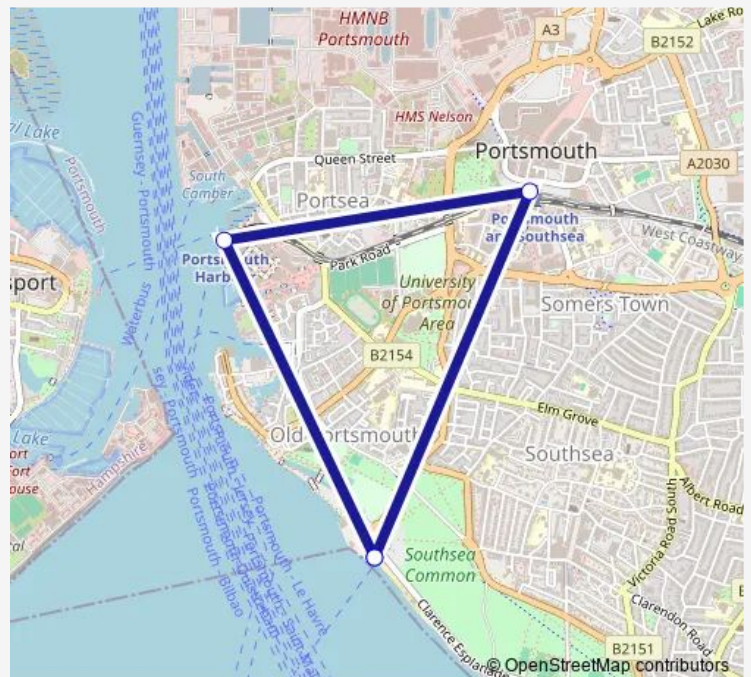

### Direction

Southsea Hoverport — Southsea Hoverport

4 stops

[Open route schedule](#)

Southsea Hoverport

Portsmouth Harbour

Portsmouth & Southsea

Southsea Hoverport

### Route schedule

Southsea Hoverport — Southsea Hoverport

Monday 06:26-19:56

Tuesday 06:26-19:56

Wednesday 06:26-19:56

Thursday 06:26-19:56

Friday 06:26-20:56

Saturday 07:26-20:56

### Route info

Direction: Southsea Hoverport

Stops: 4

Trip Duration: 0 hour 23 min

Agency — Southsea Hoverport - Southsea Hoverport

**Direction**

Southsea Hoverport — Portsmouth &amp; Southsea

3 stops

## Route schedule

Southsea Hoverport — Portsmouth &amp; Southsea

Monday	19:41-20:26
Tuesday	18:26-20:26
Wednesday	19:41-20:26
Thursday	19:41-20:26
Friday	19:41-21:26
Saturday	19:41-21:26
Sunday	19:41-20:26