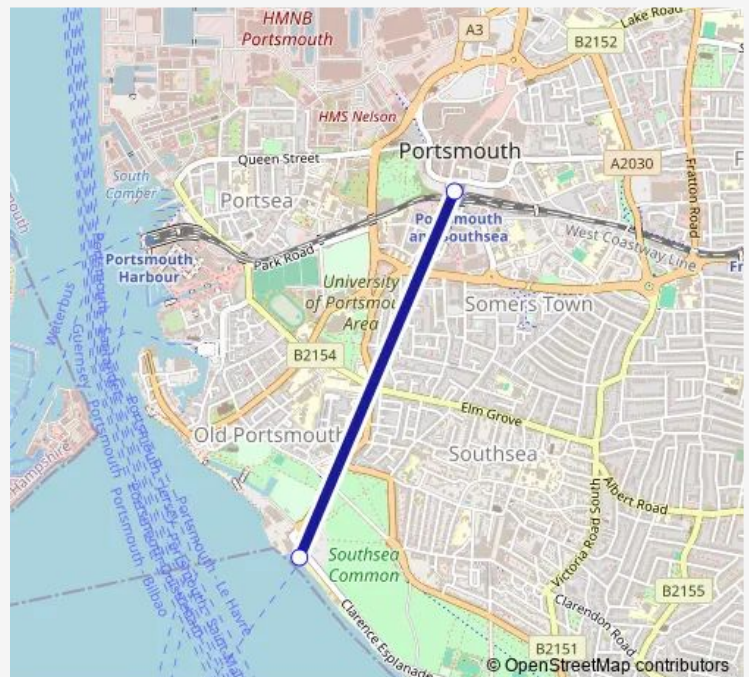

Bus Agency Portsmouth & Southsea - Southsea Hoverport

[Go to website](#)

Direction

Portsmouth & Southsea — Southsea Hoverport

2 stops

[Open route schedule](#)

Portsmouth & Southsea

Southsea Hoverport

Route schedule

Portsmouth & Southsea — Southsea Hoverport

Monday	06:10-08:10
Tuesday	06:10
Wednesday	06:10
Thursday	06:10
Friday	06:10-08:10
Saturday	07:40
Sunday	08:10

Route info

Direction: Portsmouth & Southsea

Stops: 2

Trip Duration: 0 hour 9 min

■ Agency — Portsmouth & Southsea - Southsea Hoverport

BusMaps

Agency Bus time schedules and route maps are available in an offline PDF at busmaps.com. Use the busmaps.com website to see live bus times, train schedule or subway schedule, and step-by-step directions for all public transit in Portsmouth