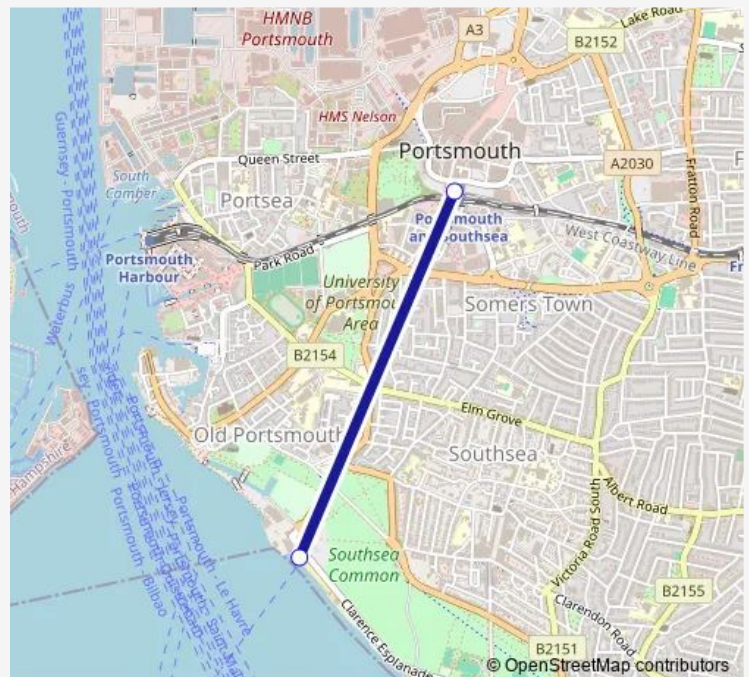

Bus Agency Portsmouth & Southsea - Southsea Hoverport

[Go to website](#)

Direction

Portsmouth & Southsea — Southsea Hoverport

2 stops

[Open route schedule](#)

Portsmouth & Southsea

Southsea Hoverport

Route schedule

Portsmouth & Southsea — Southsea Hoverport

Monday	06:10-08:10
Tuesday	06:10
Wednesday	06:10
Thursday	06:10
Friday	06:10-08:10
Saturday	07:40
Sunday	08:10

Route info

Direction: Portsmouth & Southsea

Stops: 2

Trip Duration: 0 hour 9 min

■ Agency — Portsmouth & Southsea - Southsea Hoverport

BusMaps

Agency Bus time schedules and route maps are available in an offline PDF at busmaps.com. Use the busmaps.com website to see live bus times, train schedule or subway schedule, and step-by-step directions for all public transit in Portsmouth