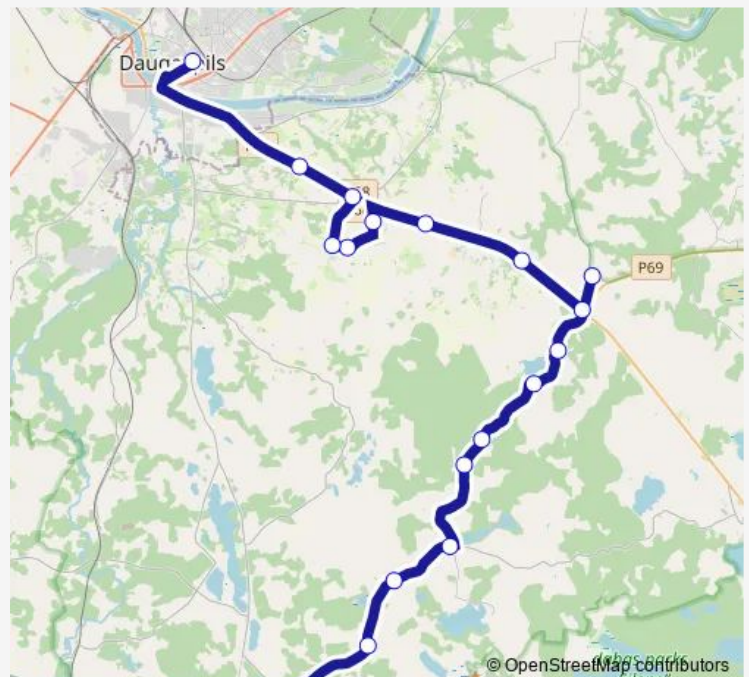

Daugavpils Ao — Behova

Monday 18:05

Tuesday 18:05

Wednesday 18:05

Thursday 18:05

Friday 18:05

Saturday 18:05

Sunday 18:05

Route info

Direction: Daugavpils Ao

Stops: 18

Trip Duration: 0 hour 51 min

■ 6167 — Daugavpils-Behova

© OpenStreetMap contributors
BusMaps

Direction

Daugavpils Ao — Behova

Saturday 06:45-13:15

Sunday 06:45-13:15

Route info

Direction: Daugavpils Ao

Stops: 15

Trip Duration: 0 hour 50 min

Direction

Behova — Daugavpils Ao

Wednesday 07:30-18:50

Thursday 07:30-18:50

Friday 07:30-19:00

Saturday 07:30-19:00

Sunday 07:30-19:00

Route info

Direction: Behova

Stops: 18