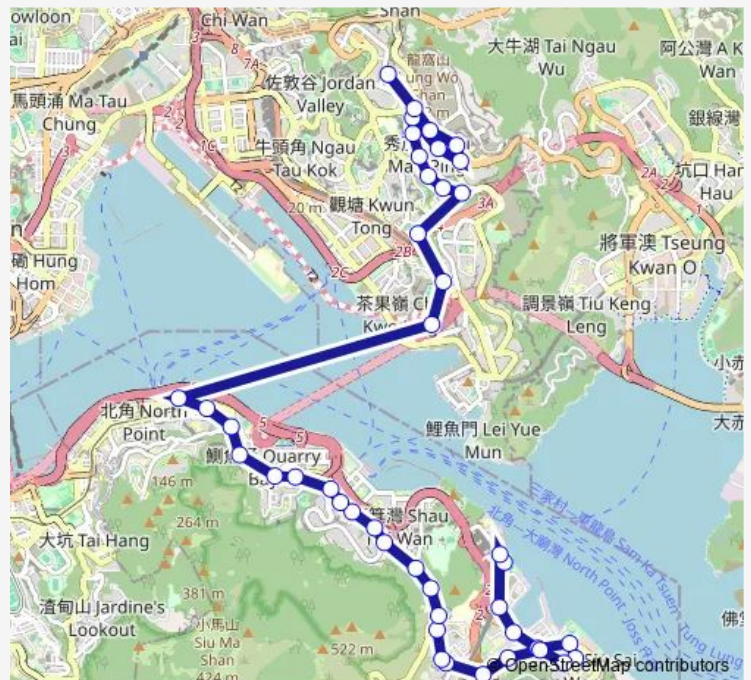

**Route schedule**

[Ctb] Heng FA Chuen[[Kmb+Ctb] Heng FA Chuen BUS Terminus/<Br>Heng FA Chuen[[Kmb] Heng FA Chuen BUS Terminus — [Kmb] ON TAI (West) (WO TAI House)

Monday	17:20-17:50
Tuesday	17:20-17:50
Wednesday	17:20-17:50
Thursday	17:20-17:50
Friday	17:20-17:50
Saturday	—
Sunday	—

**Route info**

Direction: [Ctb] Heng FA Chuen[[Kmb+Ctb] Heng FA Chuen BUS Terminus/<Br>Heng FA Chuen[[Kmb] Heng FA Chuen BUS Terminus

Stops: 43

Trip Duration: 1 hour 19 min

613A — ON TAI (West) - Heng FA Chuen