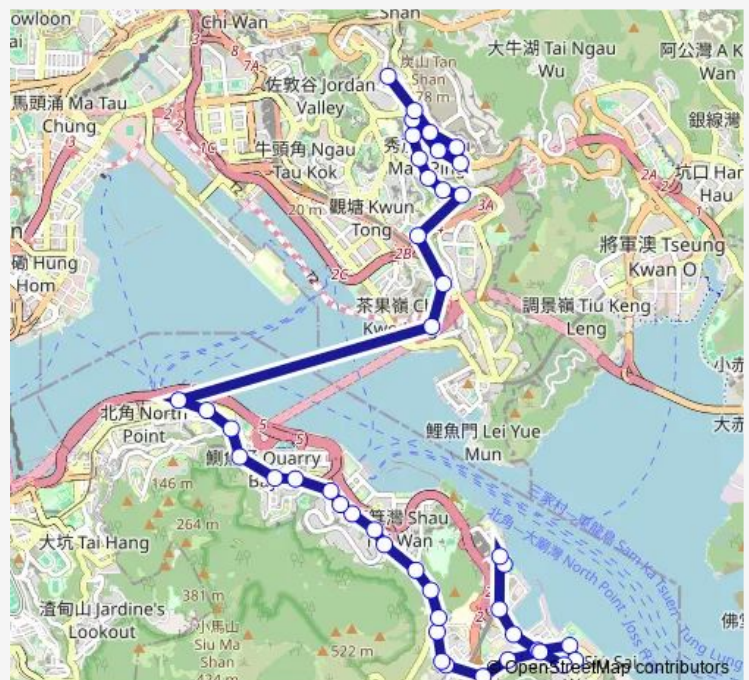

Route info

Direction: [Ctb] Heng FA Chuen[[Kmb+Ctb] Heng FA Chuen BUS Terminus/
Heng FA Chuen[[Kmb] Heng FA Chuen BUS Terminus

Stops: 43

Trip Duration: 1 hour 17 min

Tsui Shopping Centre, Chai WAN Road[[Kmb] WAN Tsui Shopping Centre