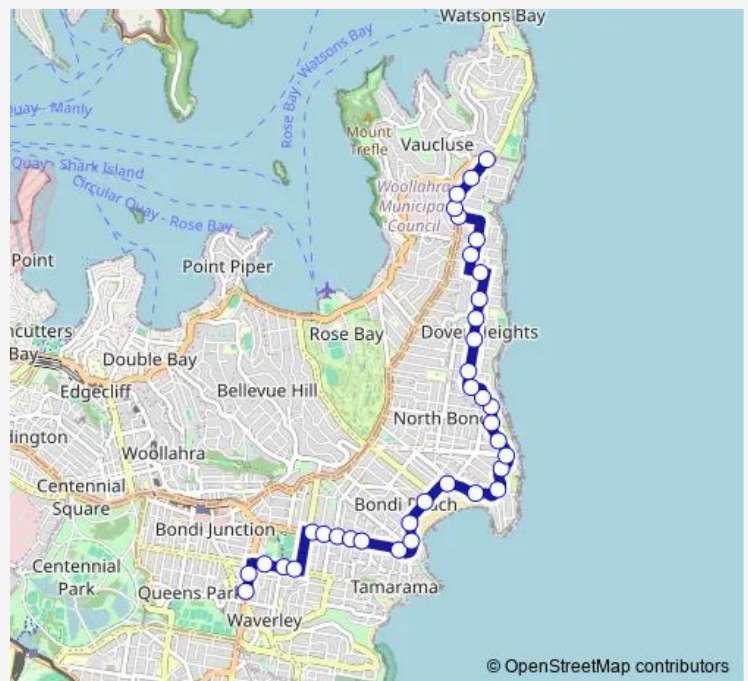

Bondi Rd At Wellington St

Bondi Rd At Imperial Av

Bondi Rd At Castlefield St

Bondi Rd Opp Dudley St

Campbell Pde Opp South Bondi Beach

Campbell Pde At Lamrock Av

Bondi Beach, Campbell Pde, Stand C

Bondi Beach Public School, Campbell Pde

Campbell Pde Opp North Bondi Beach

North Bondi Shops, Campbell Pde, Stand C

Military Rd After Wallis Pde

Military Rd At Blair St

Military Rd After O'Donnell St

**Route schedule**

St Charles Primary School, Carrington Rd — Old South Head Rd Opp South Head Cemetery

Monday	15:22
Tuesday	15:22
Wednesday	15:22
Thursday	15:22
Friday	15:22
Saturday	—
Sunday	—

**Route info**

Direction: St Charles Primary School, Carrington Rd

Stops: 36

Trip Duration: 0 hour 29 min

665e — St. Clares College Waverley to South Head Cemetery

Dudley Page Reserve, Lancaster Rd

Peel St At Kobada Rd

Military Rd At Oceanview Av

Military Rd At Old South Head Rd

Old South Head Rd At Clarendon St

Old South Head Rd At Billong Av

Old South Head Rd At Laguna St