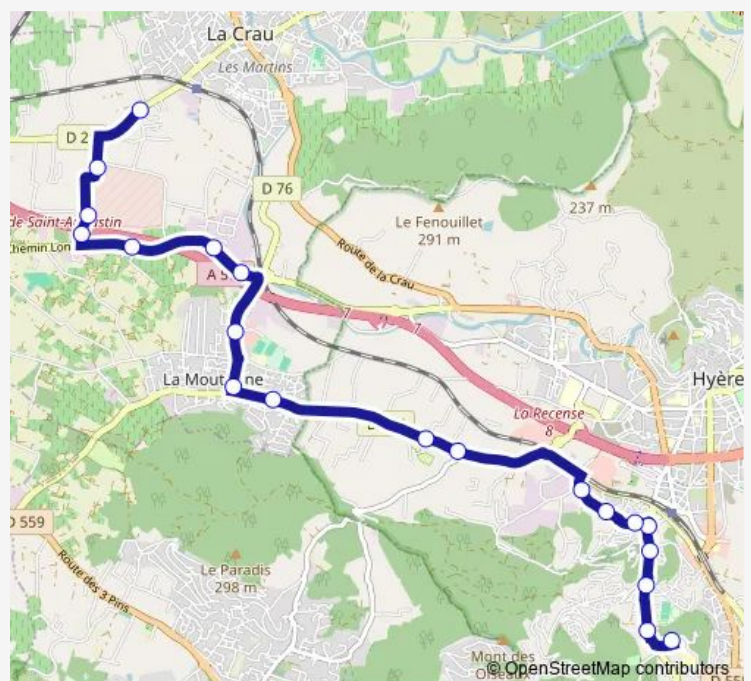

### Route schedule

Vallon du soleil — Lycée Costebelle

Monday	07:05
Tuesday	07:05
Wednesday	07:05
Thursday	07:05
Friday	07:05
Saturday	—
Sunday	—

### Route info

Direction: Vallon du soleil

Stops: 33

Trip Duration: 0 hour 40 min

HY11 — Lycée Costebelle depuis La Crau (Maraval) - Cougou

La Moutonne

Haute Durande

Les Loubes

## Route info

Direction: Cougourdons

Stops: 19

Trip Duration: 0 hour 23 min