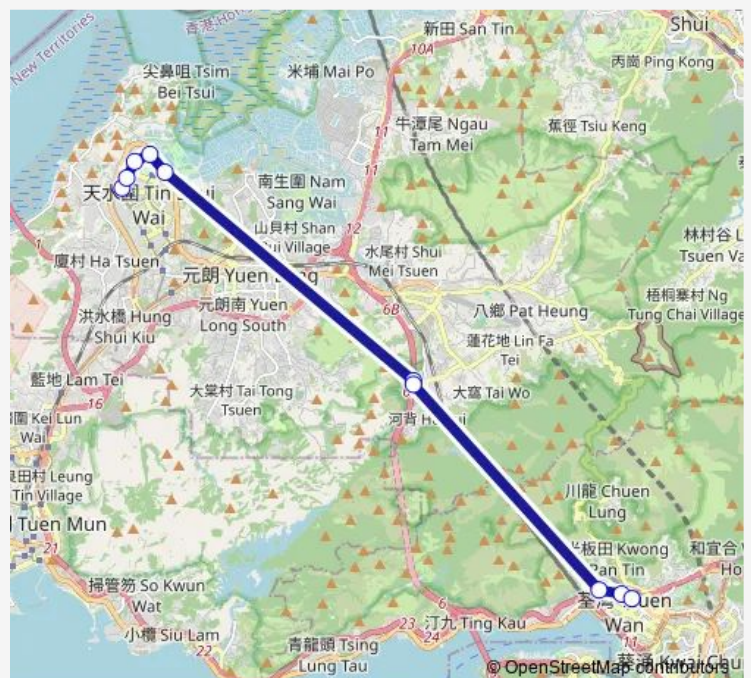

[Kmb] TAI LAM Tunnel Bbi

[Ctb] TAI LAM Tunnel Toll Plaza[[Kmb] TAI LAM Tunnel Bbi][Lwb] TAI LAM Tunnel Bbi

[Kmb] Tsuen King Circuit Flyover

[Kmb] Discovery Park[[Lwb] Discovery Park][Xb] Tsuen WAN Castle Peak Road NO. 388

[Kmb] Tsuen WAN Station

Route schedule

[Ctb] TIN YAN Estate[[Kmb] TIN YAN Estate BUS Terminus][Lrtfeeder] TIN YAN Estate BUS Terminus — [Kmb] Tsuen WAN Station

Monday	07:20-07:40
Tuesday	07:20-07:40
Wednesday	07:20-07:40
Thursday	07:20-07:40
Friday	07:20-07:40
Saturday	—
Sunday	—

Route info

Direction: [Ctb] TIN YAN Estate[[Kmb] TIN YAN Estate BUS Terminus][Lrtfeeder] TIN YAN Estate BUS Terminus

Stops: 10

Trip Duration: 0 hour 41 min

Direction

[Kmb] Chung ON Street Tsuen Wan[[Lwb] Chung ON Street Tsuen Wan — [Ctb] TIN YAN Estate[[Kmb] TIN YAN Estate BUS Terminus[[Lrtfeeder] TIN YAN Estate BUS Terminus

Monday 18:00-18:20

Tuesday 18:00-18:20

Wednesday 18:00-18:20

Thursday 18:00-18:20

Friday 18:00-18:20

Saturday —

Sunday —

Route info