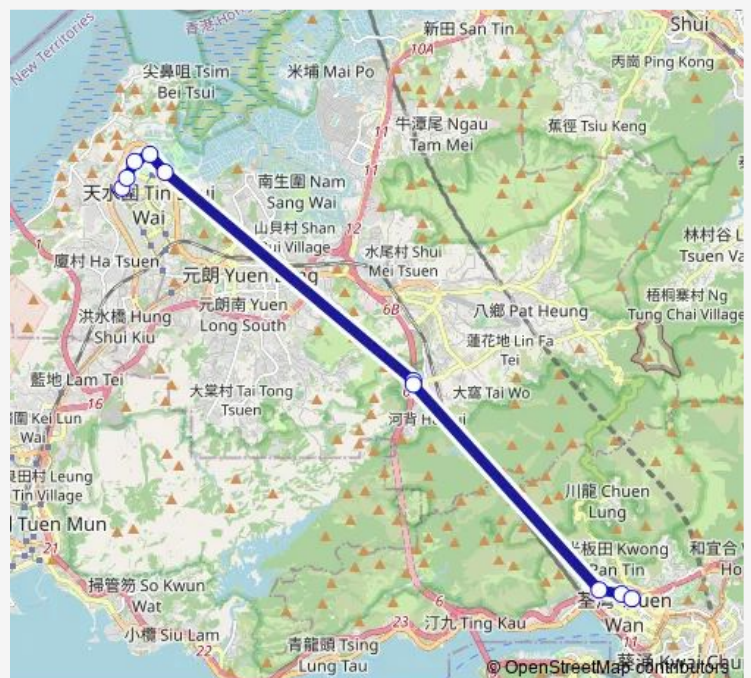

### Route schedule

[Ctb] TIN YAN Estate|[Kmb] TIN YAN Estate BUS Terminus|[Lrtfeeder] TIN YAN Estate BUS Terminus — [Kmb] Tsuen WAN Station

Monday	07:20-07:40
Tuesday	07:20-07:40
Wednesday	07:20-07:40
Thursday	07:20-07:40
Friday	07:20-07:40
Saturday	—
Sunday	—

### Route info

Direction: [Ctb] TIN YAN Estate|[Kmb] TIN YAN Estate BUS Terminus|[Lrtfeeder] TIN YAN Estate BUS Terminus

Stops: 10

Trip Duration: 0 hour 37 min