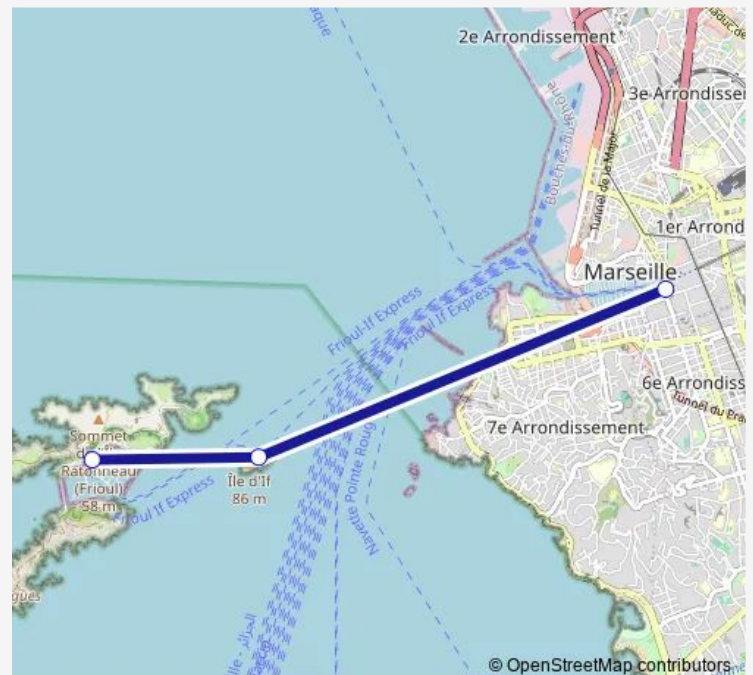

### Direction

Marseille Vieux Port — Frioul

3 stops

[Open route schedule](#)

Marseille Vieux Port

Ile d'If

Frioul

### Route schedule

Marseille Vieux Port — Frioul

Monday	06:30-23:50
Tuesday	06:30-23:50
Wednesday	06:30-23:50
Thursday	06:30-23:50
Friday	06:30-23:50
Saturday	06:30-23:50
Sunday	06:30-23:50

### Route info

Direction: Marseille Vieux Port

Stops: 3

Trip Duration: 0 hour 40 min

**Direction**

Frioul — Marseille Vieux Port

2 stops

[Open route schedule](#)