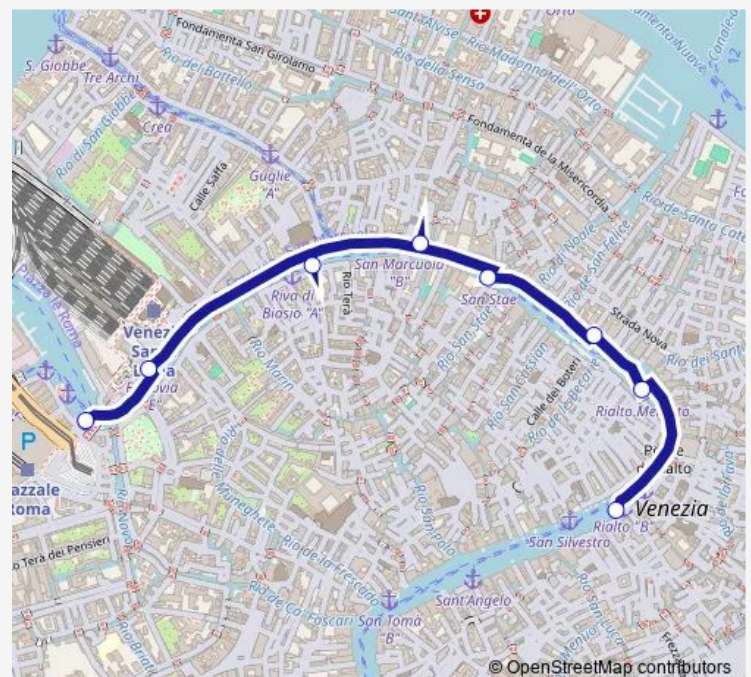

Ferry 1 Rialto A - P.le Roma G

[Go to website](#)**Direction**

Rialto A — P.le Roma G

8 stops

[Open route schedule](#)

Rialto A

Rialto Mercato

Ca' d'Oro

S. Stae

S. Marcuola-Casino' A

Riva de Biasio B

Ferrovìa E

P.le Roma G

Route schedule

Rialto A — P.le Roma G

Monday	04:55
Tuesday	04:55
Wednesday	04:55
Thursday	04:55
Friday	04:55
Saturday	04:55
Sunday	04:55

Route info

Direction: Rialto A

Stops: 8

Trip Duration: 0 hour 19 min

1 — Rialto A - P.le Roma G

BusMaps

1 Ferry time schedules and route maps are available in an offline PDF at busmaps.com. Use the busmaps.com website to see live bus times, train schedule or subway schedule, and step-by-step directions for all public transit in Venice