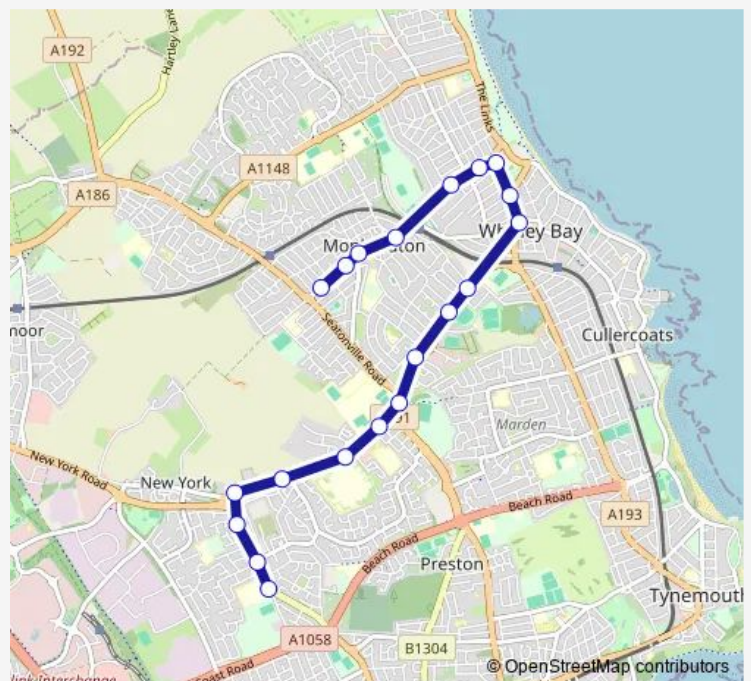

Bus 442N

[Go to website](#)

Direction

Billy Mill Lane-School — Cauldwell Lane-Holmwood Avenue

20 stops

[Open route schedule](#)

Billy Mill Lane-School

Billy Mill Lane-Whitehouse Lane

Hillheads Road-Railway Inn

Park Avenue -York Road

Park Avenue-Beach Avenue

Park Road

Marine Avenue-Marine Court

Marine Avenue-Hawthorn Gardens

Front Street - Coronation crescent

Front Street

Cauldwell Lane-Woodleigh Road

Cauldwell Lane-Holmwood Avenue

Route schedule

Billy Mill Lane-School — Cauldwell Lane-Holmwood Avenue

Monday 15:15

Tuesday 15:15

Wednesday 15:15

Thursday 15:15

Friday 15:15

Saturday —

Sunday —

Route info

Direction: Billy Mill Lane-School

Stops: 20

Trip Duration: 0 hour 18 min

■ 442N