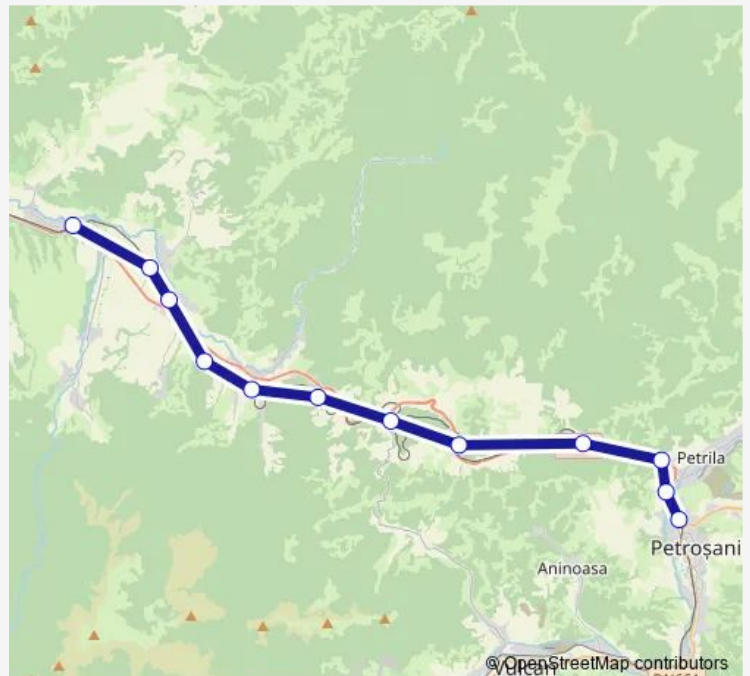

Rail R: Pui - Petroșani R: Pui - Ponor h. - Livadia h. - Baru Mare - Baru Mare h. - Crivadia Hm. - Merișor Hm. - Bănița - Peștera Bolii h. - Petrosani Triaj h. - Dep Petroșani h. - Petroșani

[Go to website](#)

## Direction

Pui — Petroșani

12 stops

[Open route schedule](#)

Pui  
Ponor h.  
Livadia h.  
Baru Mare  
Baru Mare h.  
Crivadia Hm.  
Merișor Hm.  
Bănița  
Peștera Bolii h.  
Petrosani Triaj h.  
Dep Petroșani h.  
Petroșani

## Route schedule

Pui — Petroșani

Monday	05:00
Tuesday	05:00
Wednesday	05:00
Thursday	05:00
Friday	05:00
Saturday	05:00
Sunday	05:00

## Route info

Direction: Pui

Stops: 12

Trip Duration: 1 hour 15 min

R: Pui - Petroșani Rail time schedules and route maps are available in an offline PDF at [busmaps.com](https://busmaps.com). Use the [busmaps.com](https://busmaps.com) website to see live bus times, train schedule or subway schedule, and step-by-step directions for all public transit in Baru