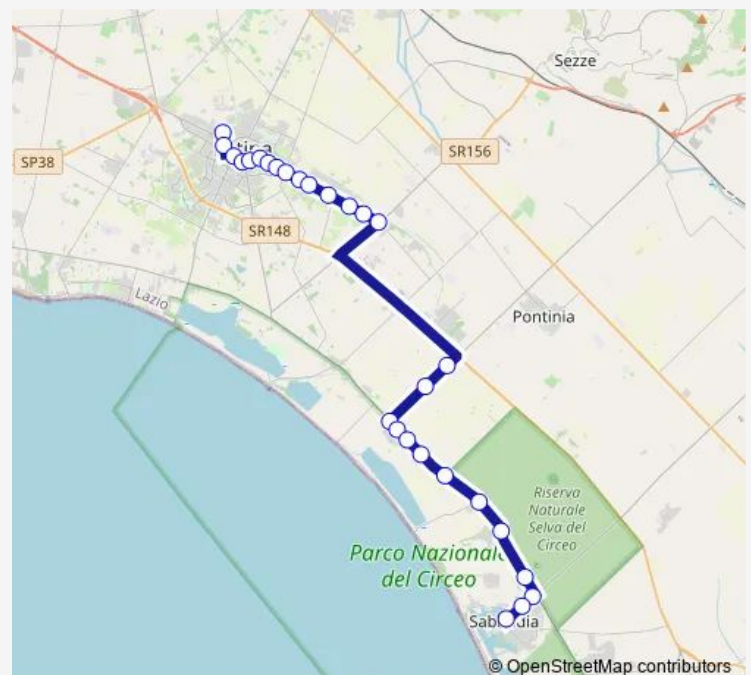

### Route schedule

Latina | Terminal Bus # f3092 — Sabaudia | Piazza Oberdan # f3237

Monday 06:35

Tuesday 06:35

Wednesday 06:35

Thursday 06:35

Friday 06:35

Saturday —

### Route info

Direction: Latina | Terminal Bus # f3092

Stops: 28

Trip Duration: 0 hour 43 min

Latina - Sabaudia # Lt177a

Sabaudia | Via Litoranea Via Migliara 49 # f3266

Sabaudia | Sacramento # f3267

Sabaudia | Colle Piuccio # f3268