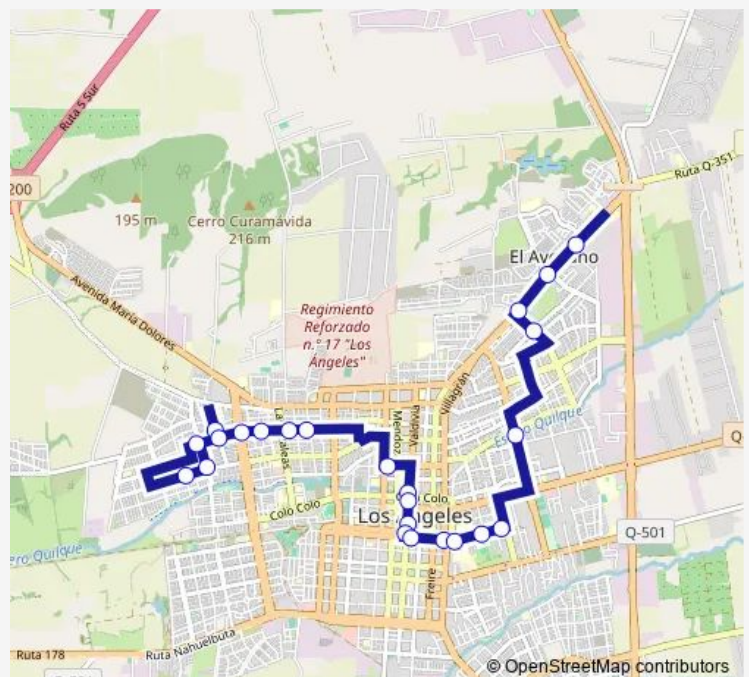

Direction

Laguna del Laja / Lago Chungara — Sor Vicenta / Supermercado

24 stops

[Open route schedule](#)

Laguna del Laja / Lago Chungara

Bombero Fco. Rioseco / Poniente

Galvarino / Poniente

Poniente / Aguas Calientes

Ricardo Vicuna / Balmaceda

Guillermo Marconi / Cost Quilque Norte

Oriente / Genova

Route schedule

Laguna del Laja / Lago Chungara — Sor Vicenta / Supermercado

Monday 07:45-19:45

Tuesday 07:45-19:45

Wednesday 07:45-19:45

Thursday 07:45-19:45

Friday 07:45-19:45

Saturday 07:45-19:45

Sunday 07:45-19:45

Route info

Direction: Laguna del Laja / Lago Chungara

Stops: 24

Trip Duration: 0 hour 32 min

C20V2_I — Chiprodal Bolson

Sor Vicenta / Terminal de buses Los Angeles

Sor Vicenta / Nieves Vasquez

Sor Vicenta / Supermercado

C20V2_I Bus time schedules and route maps are available in an offline PDF at busmaps.com. Use the busmaps.com website to see live bus times, train schedule or subway schedule, and step-by-step directions for all public transit in Los Angeles