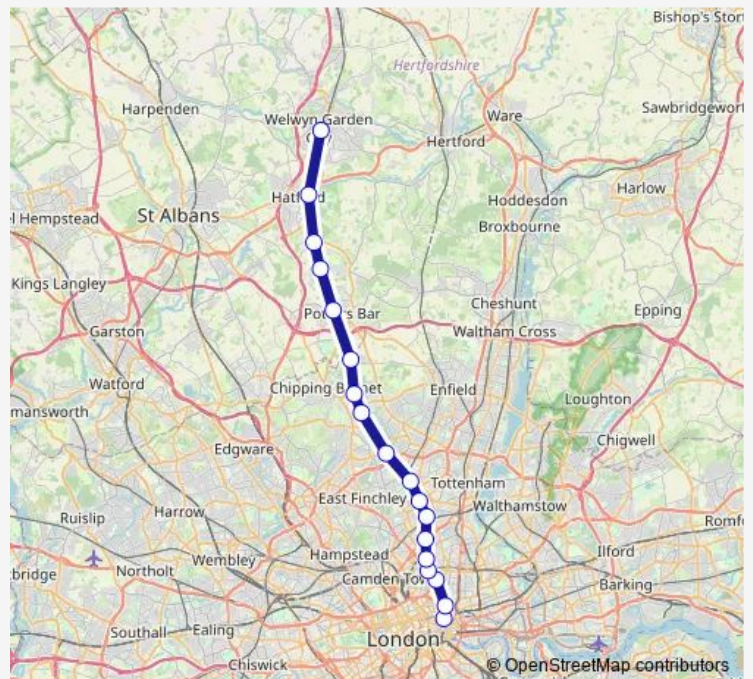

Drayton Park

Highbury & Islington

Essex Road

Old Street

Moorgate

Route schedule

Welwyn Garden City — Moorgate

Monday 23:32

Tuesday 23:32

Wednesday 23:32

Thursday 23:32

Friday —

Saturday —

Sunday —

Route info

Direction: Welwyn Garden City

Stops: 15

Trip Duration: 0 hour 49 min

Great Northern — Moorgate - Welwyn Garden City

Direction

Welwyn Garden City — Moorgate

18 stops

[Open route schedule](#)

Welwyn Garden City