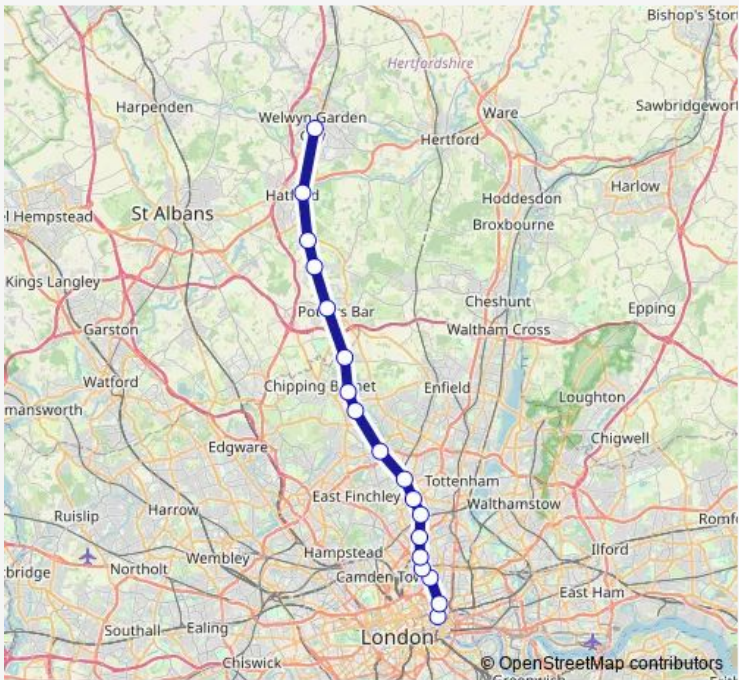

Rail Great Northern Moorgate - Welwyn Garden City

[Go to website](#)

Direction
 Welwyn Garden City — Moorgate
 15 stops
[Open route schedule](#)

- Welwyn Garden City
- Brookmans Park
- Potters Bar
- New Barnet
- Oakleigh Park
- New Southgate
- Alexandra Palace
- Hornsey
- Harringay
- Finsbury Park
- Drayton Park
- Highbury & Islington
- Essex Road
- Old Street
- Moorgate

Route schedule
 Welwyn Garden City — Moorgate

Monday	23:32
Tuesday	23:32
Wednesday	23:32
Thursday	23:32
Friday	—
Saturday	—
Sunday	—

Route info
 Direction: Welwyn Garden City
 Stops: 15
 Trip Duration: 0 hour 49 min

Great Northern — Moorgate - Welwyn Garden City **BusMaps**

Direction

Welwyn Garden City — Moorgate

18 stops

[Open route schedule](#)

Welwyn Garden City

Hatfield (Herts)

Welham Green

Route info

Direction: Welwyn Garden City

Stops: 18

Trip Duration: 0 hour 51 min

Direction

Welwyn Garden City — Moorgate

16 stops

[Open route schedule](#)