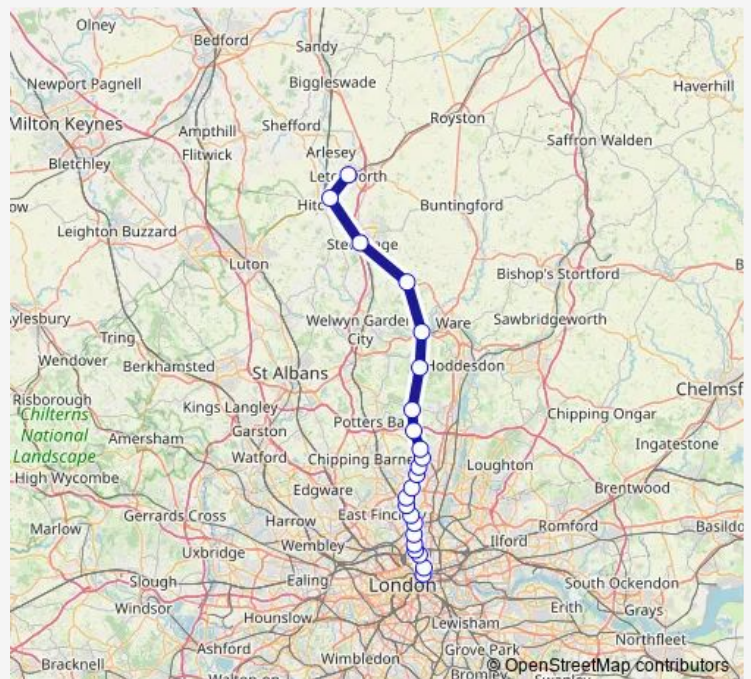

Rail Great Northern Moorgate - Letchworth Garden City

[Go to website](#)

Direction

Moorgate — Letchworth Garden City

23 stops

[Open route schedule](#)

- Moorgate
- Old Street
- Essex Road
- Highbury & Islington
- Drayton Park
- Finsbury Park
- Harringay
- Hornsey
- Alexandra Palace
- Bowes Park
- Palmers Green
- Winchmore Hill
- Grange Park
- Enfield Chase
- Gordon Hill
- Crews Hill
- Cuffley
- Bayford
- Hertford North
- Watton-at-Stone
- Stevenage

Route schedule

Moorgate — Letchworth Garden City

Monday	22:42-00:18 ⁺¹
Tuesday	00:12-00:18 ⁺¹
Wednesday	00:12-00:18 ⁺¹
Thursday	00:12-00:18 ⁺¹
Friday	00:12-00:12 ⁺¹
Saturday	00:12-00:12 ⁺¹
Sunday	00:11-00:12

Route info

Direction: Moorgate

Stops: 23

Trip Duration: 1 hour 26 min

Great Northern — Moorgate - Letchworth Garden City **BusMaps**

Hitchin

Letchworth Garden City

Great Northern Rail time schedules and route maps are available in an offline PDF at busmaps.com. Use the busmaps.com website to see live bus times, train schedule or subway schedule, and step-by-step directions for all public transit in Enfield Town